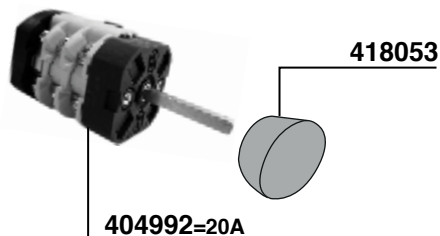

50

423376 AGILE
9.5.25.69 G00
GICAR CODE