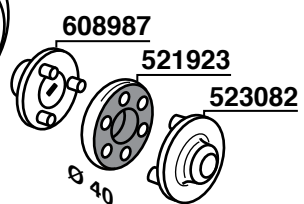

621347=10 μ F V220
700155/22=W150 V220/50

523082
521923
523082