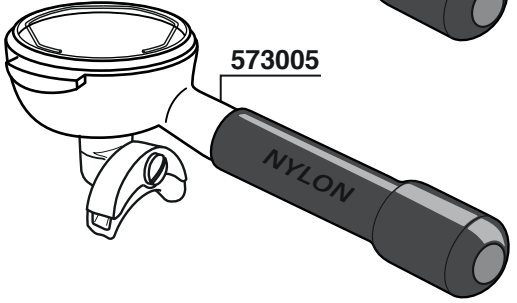

300309
300309/X
STAINLESS STEEL

98

100

102

104

106

560061
COMPLETO
ASSEMBLED

**ELETTROVALVOLA REGOLABILE
ADJUSTABLE SOLENOID VALVE**