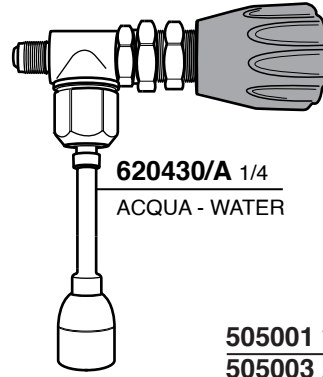

573003

284

620430 1/4

620430/X 1/4
INOX

620430/A 1/4
ACQUA - WATER

505001 VAPORE-STEAM
505003 ACQUA-WATER

505000

590005
CROMATO CHROMED