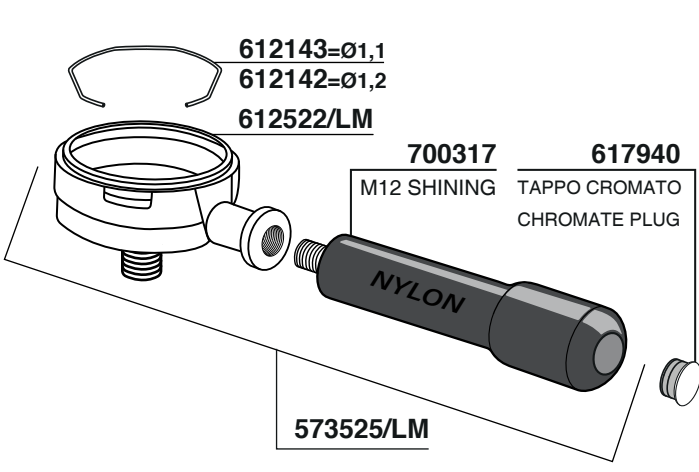

300309
300309/X
STAINLESS STEEL

98

100

102

104

106

560061
COMPLETO
ASSEMBLED

**ELETTROVALVOLA REGOLABILE
ADJUSTABLE SOLENOID VALVE**