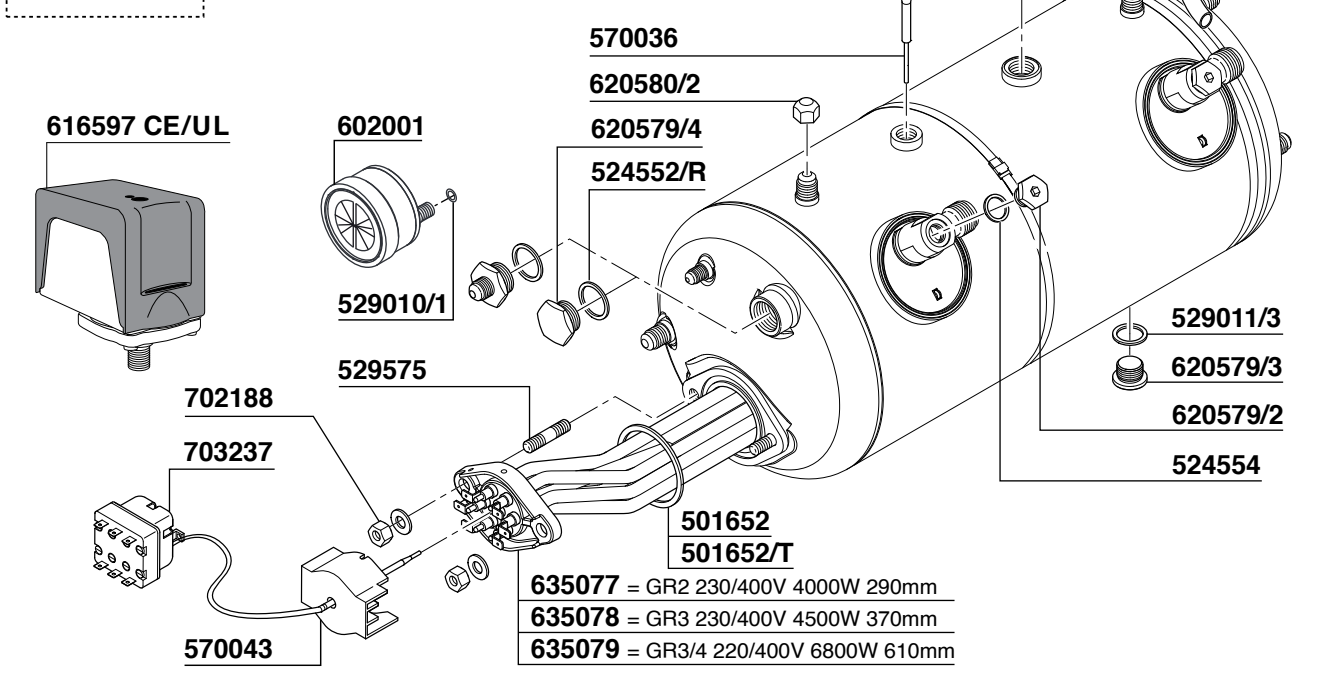

QUINDICI A/S