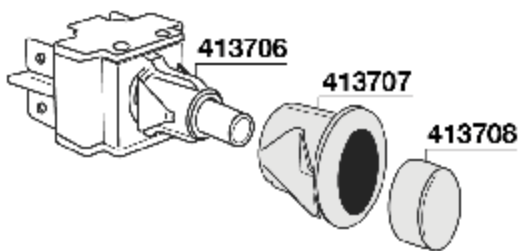

50

423376 AGILE
9.5.25.69 G00
GICAR CODE