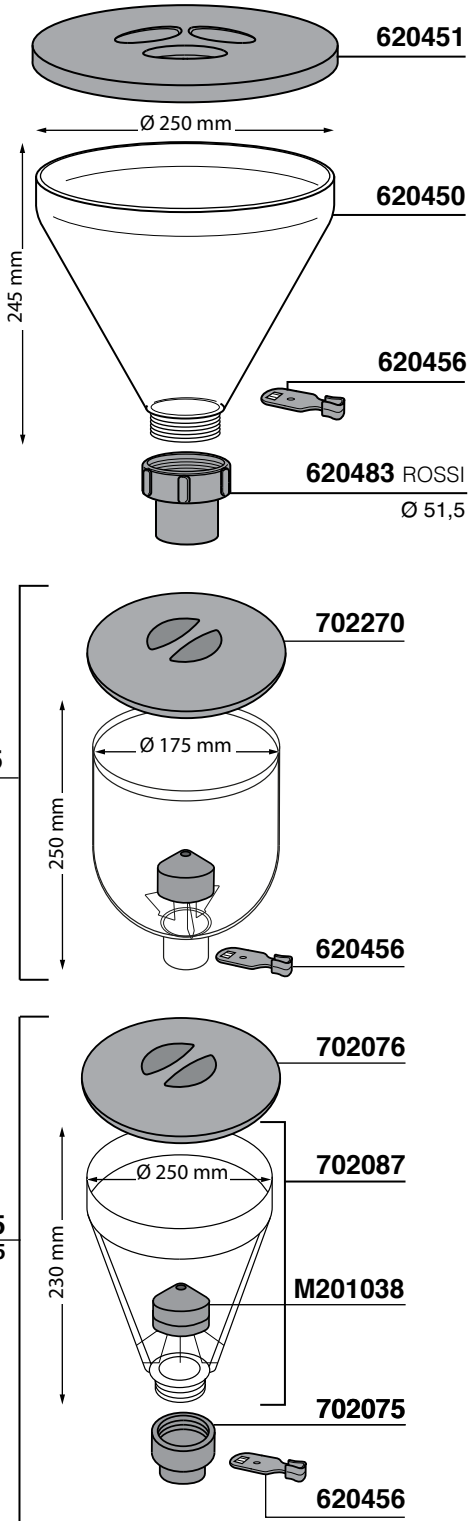

ROSSI MODEL: RR45 - CC45

S=MODEL MANUAL

A=MODEL AUTOMATIC

MODEL CC45