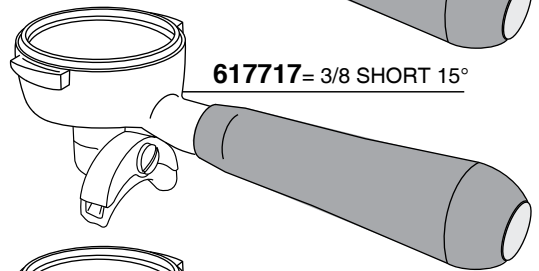

QUINDICI

60

PARKER	LUCIFER
700152/22=V220	700301/22=V220
700152/11=V110	700301/11=V110
	700301/24=V24

700177=PARKER
700176=LUCIFER

PARKER	LUCIFER
700179/22 =V220	700181/22 =V220
700179/11 =V110	700181/11 =V110
591753 =V24 DC