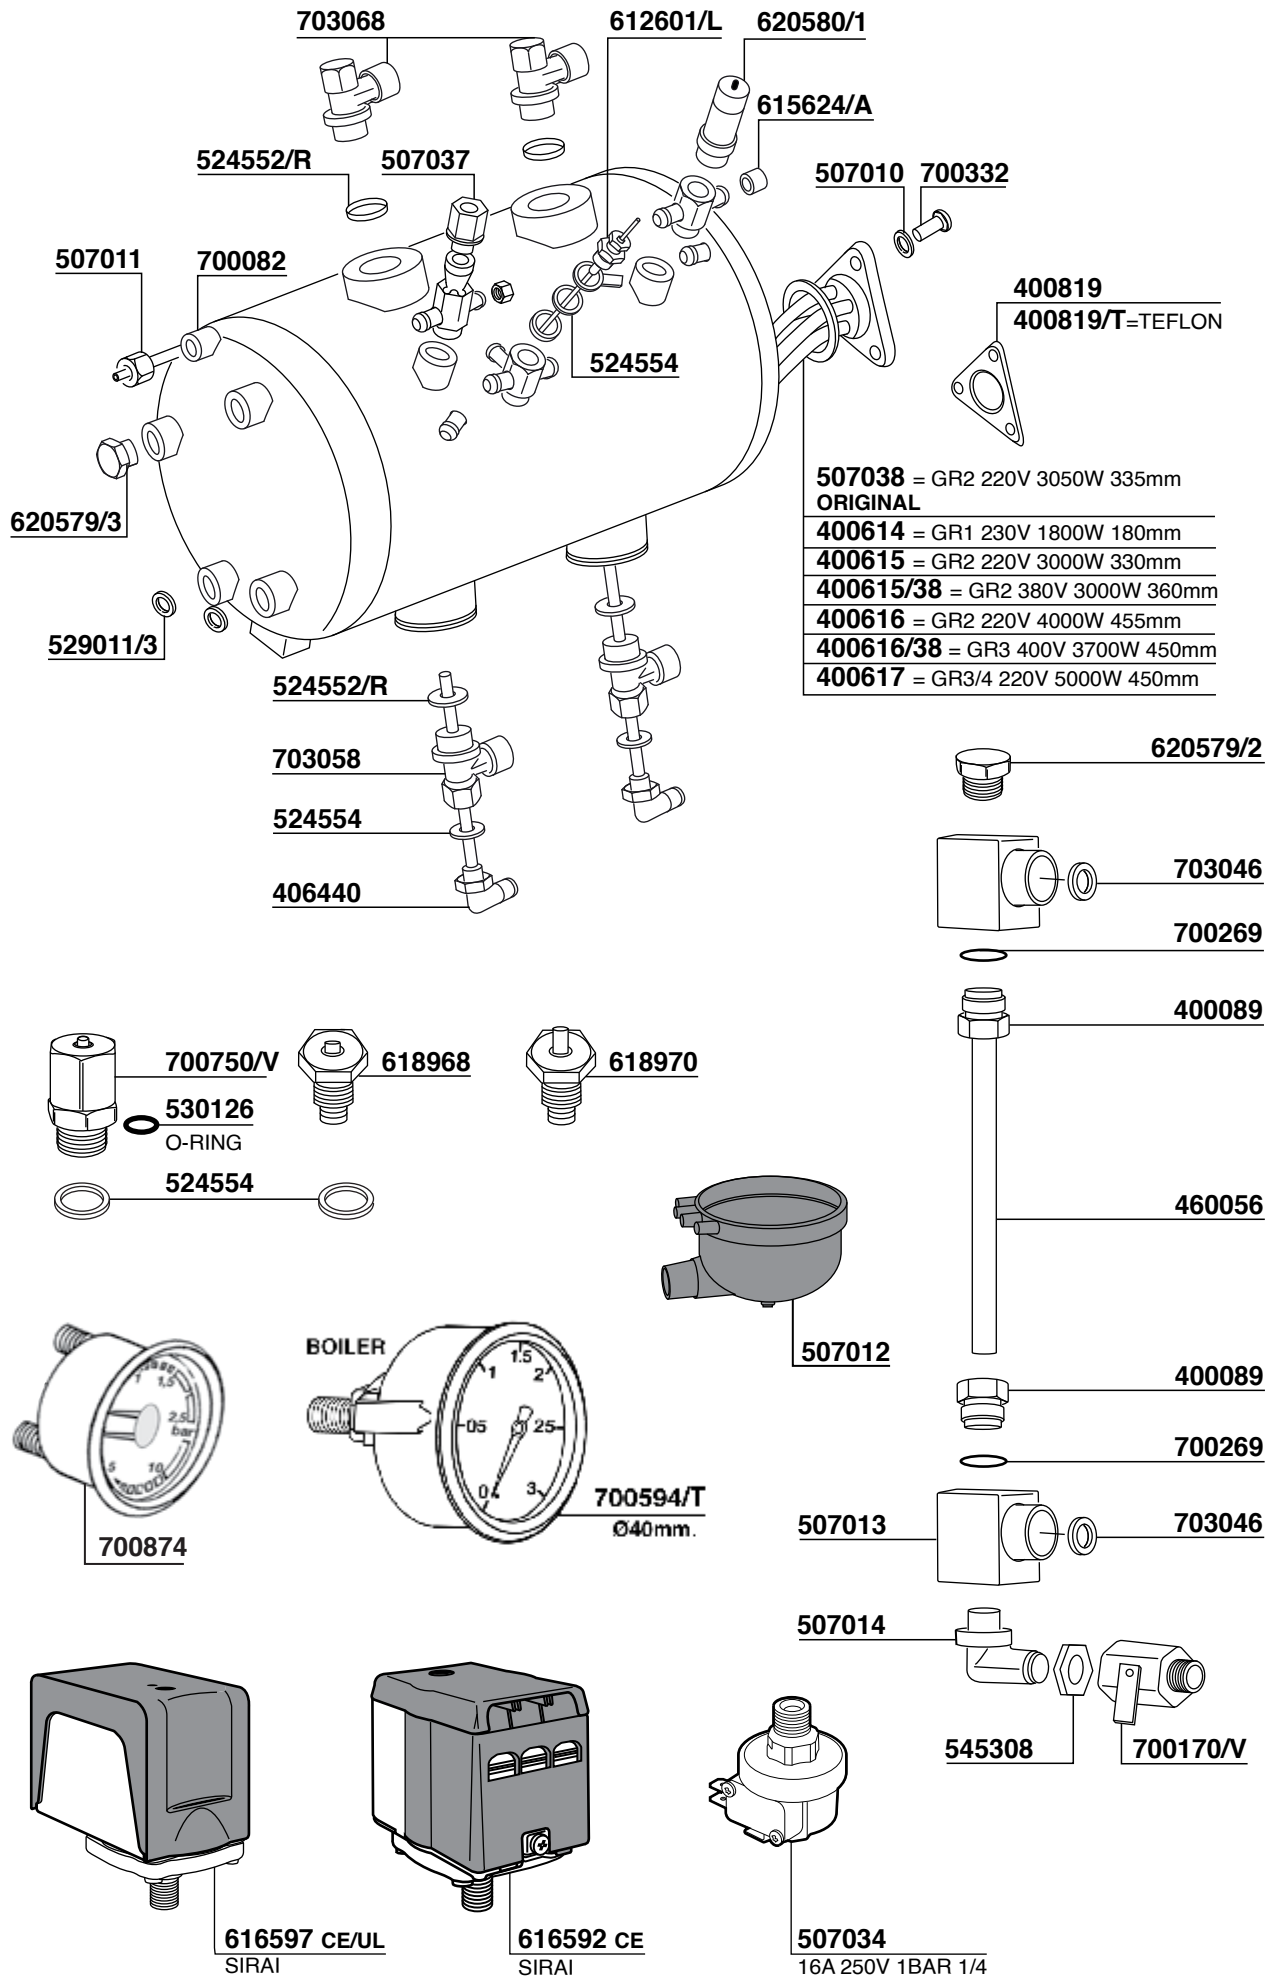

700152/22=V220 PARKER

134

**DOCETTA DOPPIA
DOUBLE SHOWER**

136

- 507038** = GR2 220V 3050W 335mm ORIGINAL
- 400614** = GR1 230V 1800W 180mm
- 400615** = GR2 220V 3000W 330mm
- 400615/38** = GR2 380V 3000W 360mm
- 400616** = GR2 220V 4000W 455mm
- 400616/38** = GR3 400V 3700W 450mm
- 400617** = GR3/4 220V 5000W 450mm