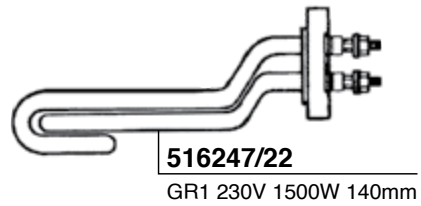

RESISTENZE

- 530700/22=GR2 220V 2600W 340mm
- 616065/22=GR2 220V 3700W 360mm
- 530700/11=GR2 110V 2600W 285mm
- 616066/22=GR3/4 230V 5000W 455mm