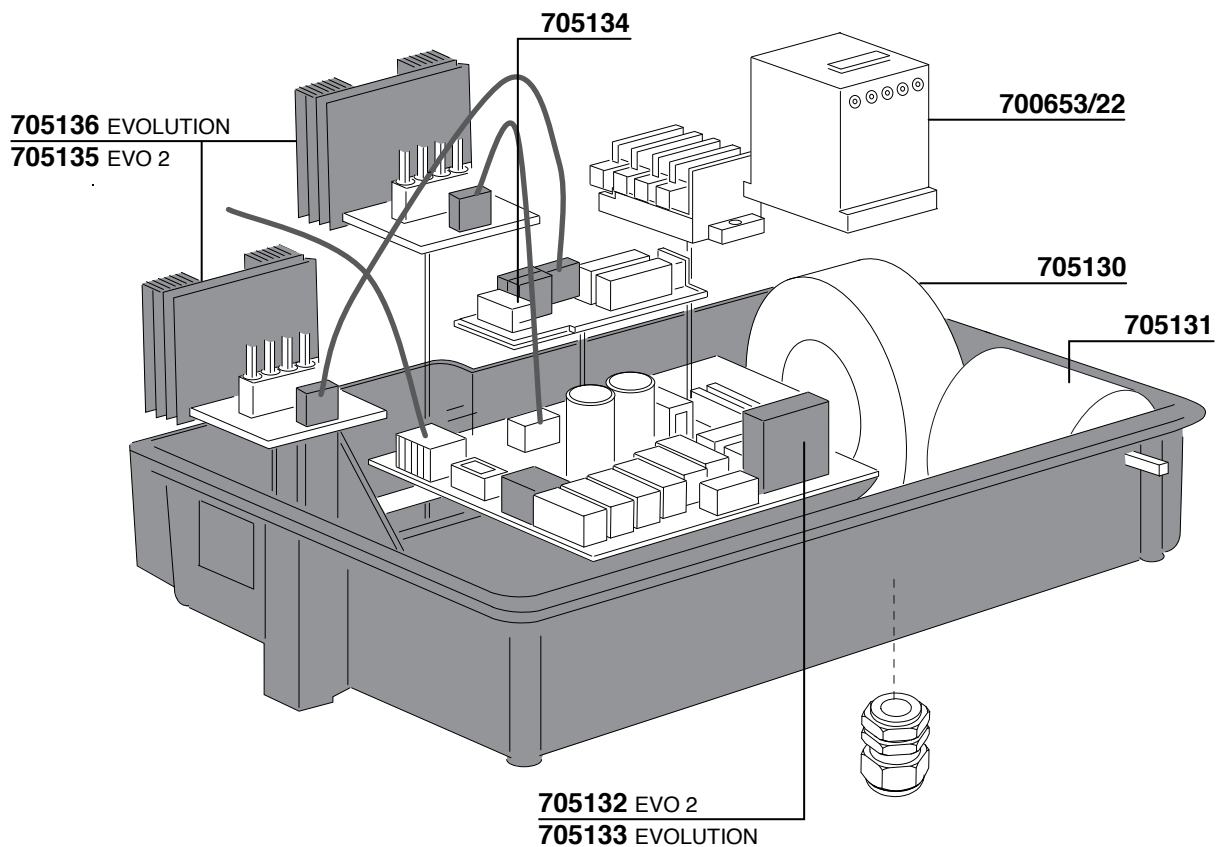

300309
300309/X
STAINLESS STEEL

98

100

102

104

106

560061
COMPLETO
ASSEMBLED

**ELETTROVALVOLA REGOLABILE
ADJUSTABLE SOLENOID VALVE**