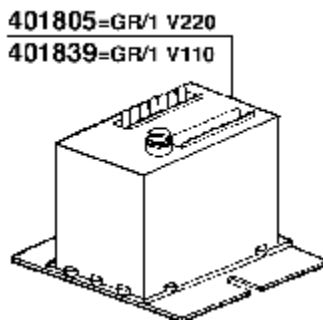

50

423376 AGILE
9.5.25.69 G00
GICAR CODE