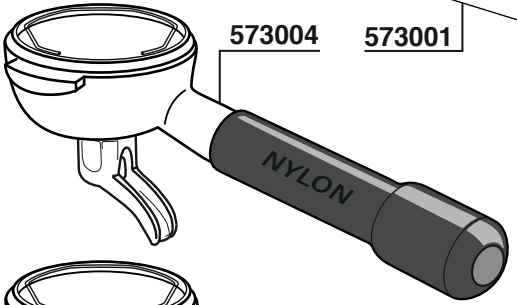

300309
300309/X
STAINLESS STEEL

98

100

102

104

106

560061
COMPLETO
ASSEMBLED

**ELETTROVALVOLA REGOLABILE
ADJUSTABLE SOLENOID VALVE**