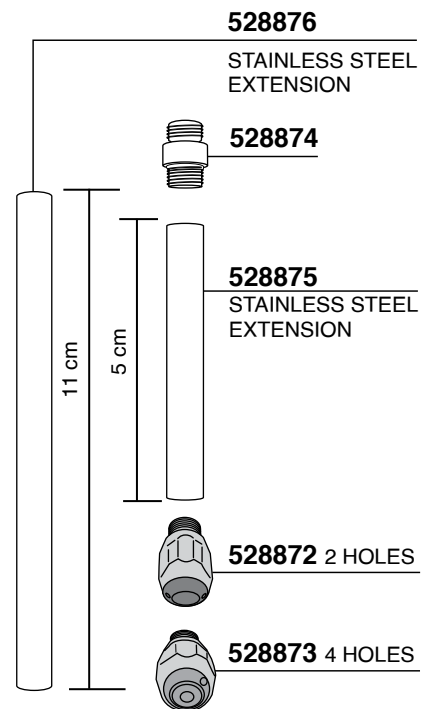

632341
STAINLESS STEEL

528874

528875
STAINLESS STEEL
EXTENSION

528872
2 HOLES

528873
4 HOLES

158

700179/22=V220
700179/11=V110

615977