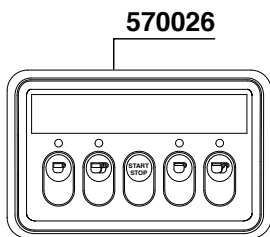

570026

DODICI A