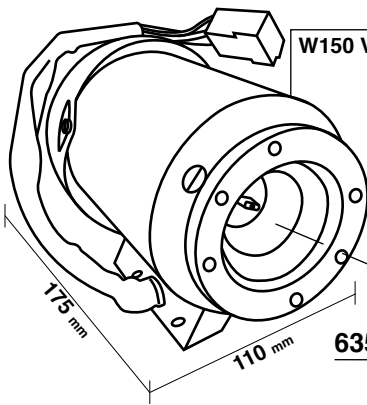

700011/ET
TEA