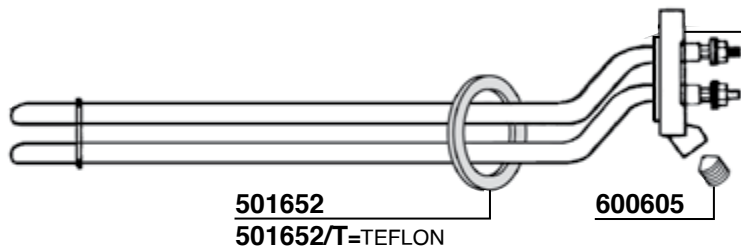

RESISTENZE

- 530700/22=GR2 220V 2600W 340mm
- 616065/22=GR2 220V 3700W 360mm
- 530700/11=GR2 110V 2600W 285mm
- 616066/22=GR3/4 230V 5000W 455mm