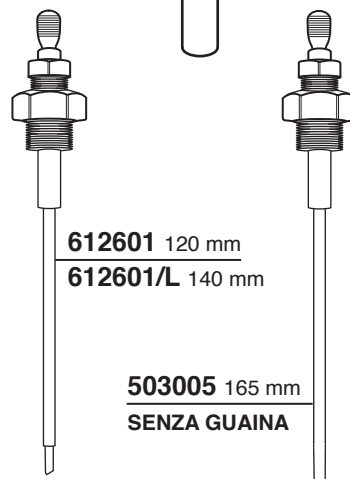

COMPONENTI BOILER

474

591201 GR1
591202 GR2
591203 GR3