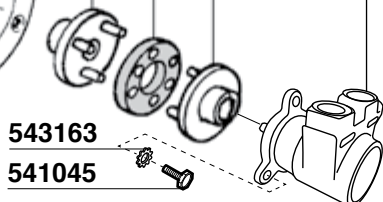

620791
701027

700171/22=V220/50 W150 HP0,2 x100Lt/h

170