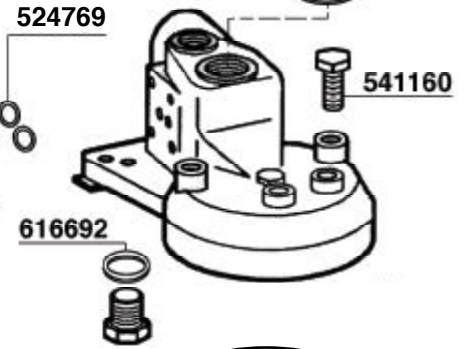

QUINDICI

60

PARKER	LUCIFER
700152/22=V220	700301/22=V220
700152/11=V110	700301/11=V110
	700301/24=V24

700177=PARKER
700176=LUCIFER

PARKER	LUCIFER
700179/22 =V220	700181/22 =V220
700179/11 =V110	700181/11 =V110
591753 =V24 DC