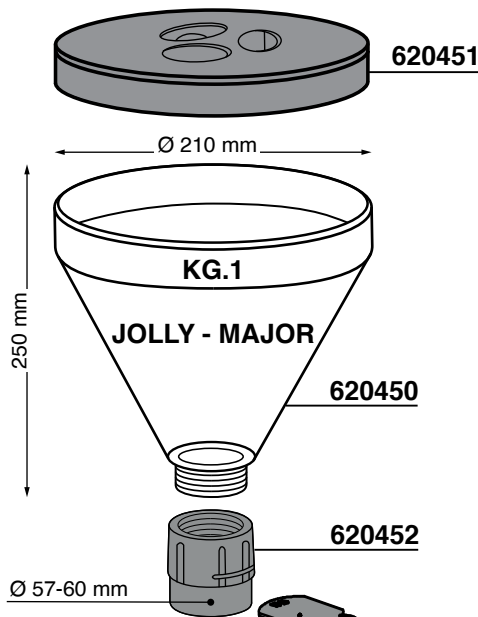

MAZZER MODEL: JOLLY - MAJOR

JLY = MODEL JOLLY MJR = MODEL MAJOR

S = MANUAL A = AUTOMATIC

372

702314 A 220V VERDE
702315 A 110V ROSSO