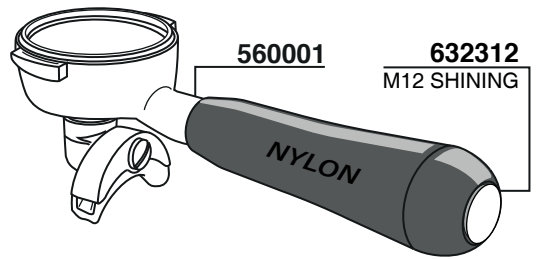

300309
300309/X
STAINLESS STEEL

98

100

102

104

106

560061
COMPLETO
ASSEMBLED

**ELETTROVALVOLA REGOLABILE
ADJUSTABLE SOLENOID VALVE**