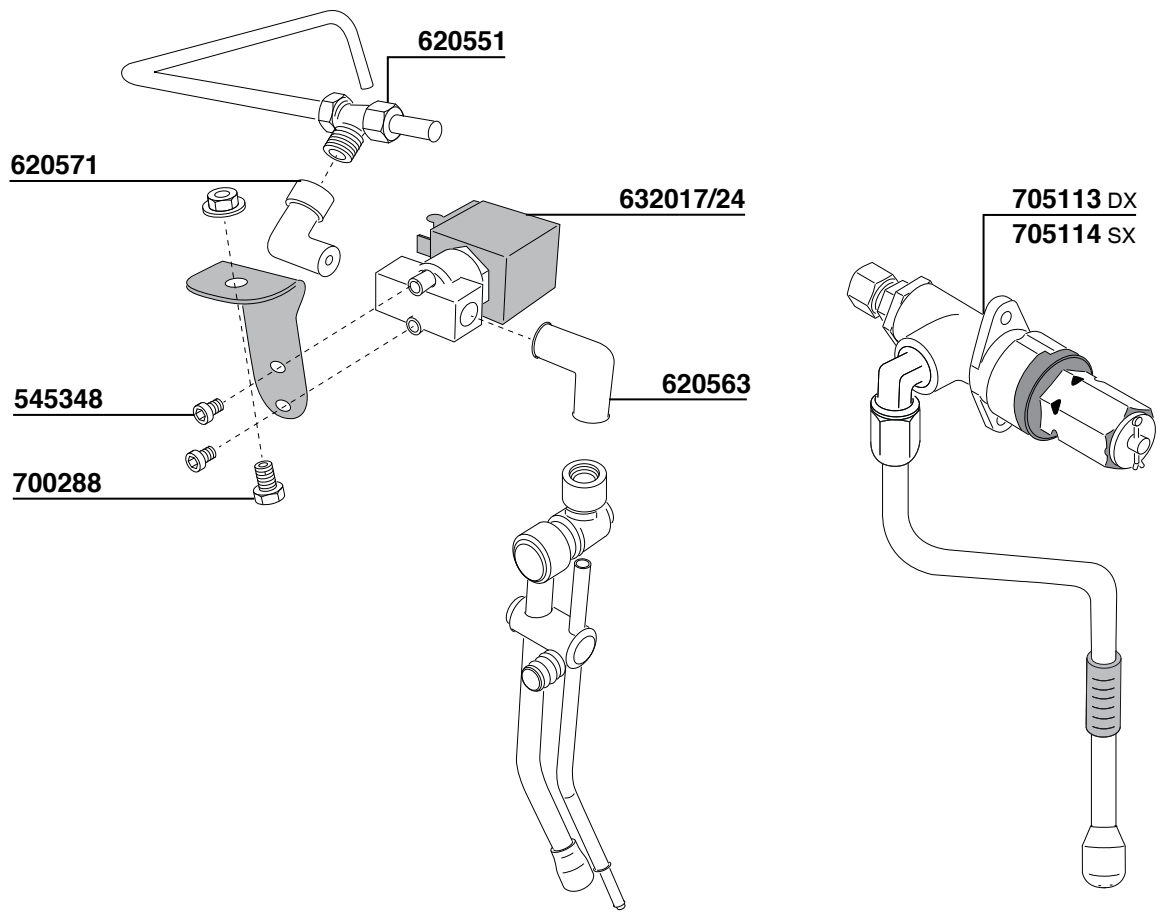

300309
300309/X
STAINLESS STEEL

98

100

102

104

106

560061
COMPLETO
ASSEMBLED

**ELETTROVALVOLA REGOLABILE
ADJUSTABLE SOLENOID VALVE**