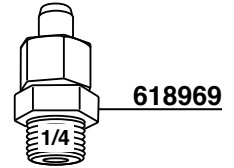

581110 CON LED/WITH LED
GICAR CODE 9.0.24.03