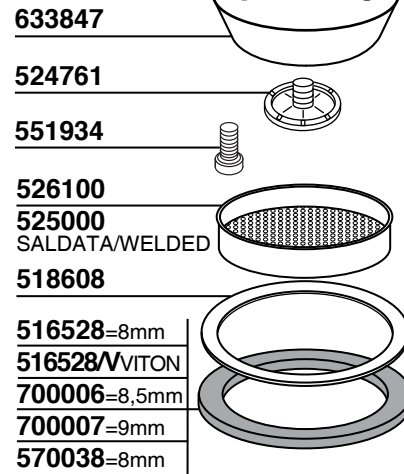

QUINDICI

60

PARKER	LUCIFER
700152/22=V220	700301/22=V220
700152/11=V110	700301/11=V110
	700301/24=V24

700177=PARKER
700176=LUCIFER

PARKER	LUCIFER
700179/22 =V220	700181/22 =V220
700179/11 =V110	700181/11 =V110
591753 =V24 DC