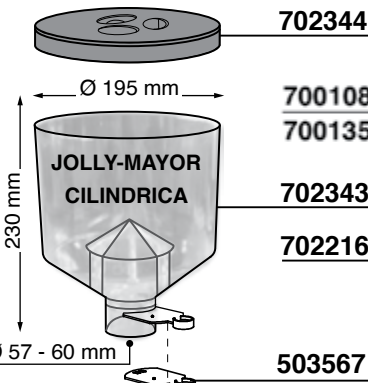

MAZZER MODEL: JOLLY - MAJOR

JLY = MODEL JOLLY MJR = MODEL MAJOR

S = MANUAL A = AUTOMATIC

372

702314 A 220V VERDE
702315 A 110V ROSSO