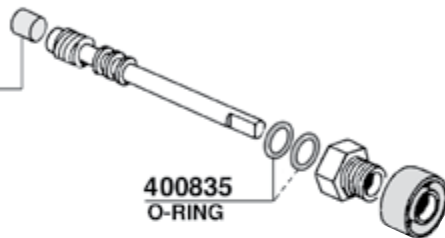

WATERLINE INDICATOR