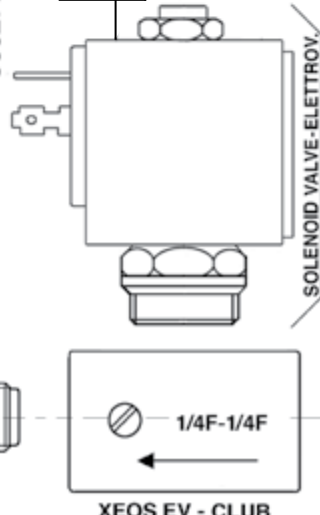

300015 = V220/50/60 BOBINA
 300015/11 = V110/60 COIL
 300015/24 = V24/50/60 COIL

300015 = V220/50/60 BOBINA
 300015/11 = V110/60 COIL
 300015/24 = V24/50/60 COIL

300217
 633185
 STAINLESS
 STEEL
 300219
 GUARNIZ.
 GASKET