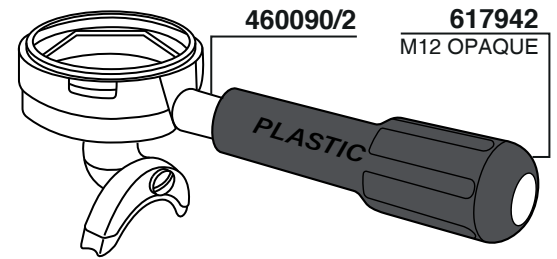

300309
300309/X
STAINLESS STEEL

98

100

102

104

106

560061
COMPLETO
ASSEMBLED

**ELETTROVALVOLA REGOLABILE
ADJUSTABLE SOLENOID VALVE**