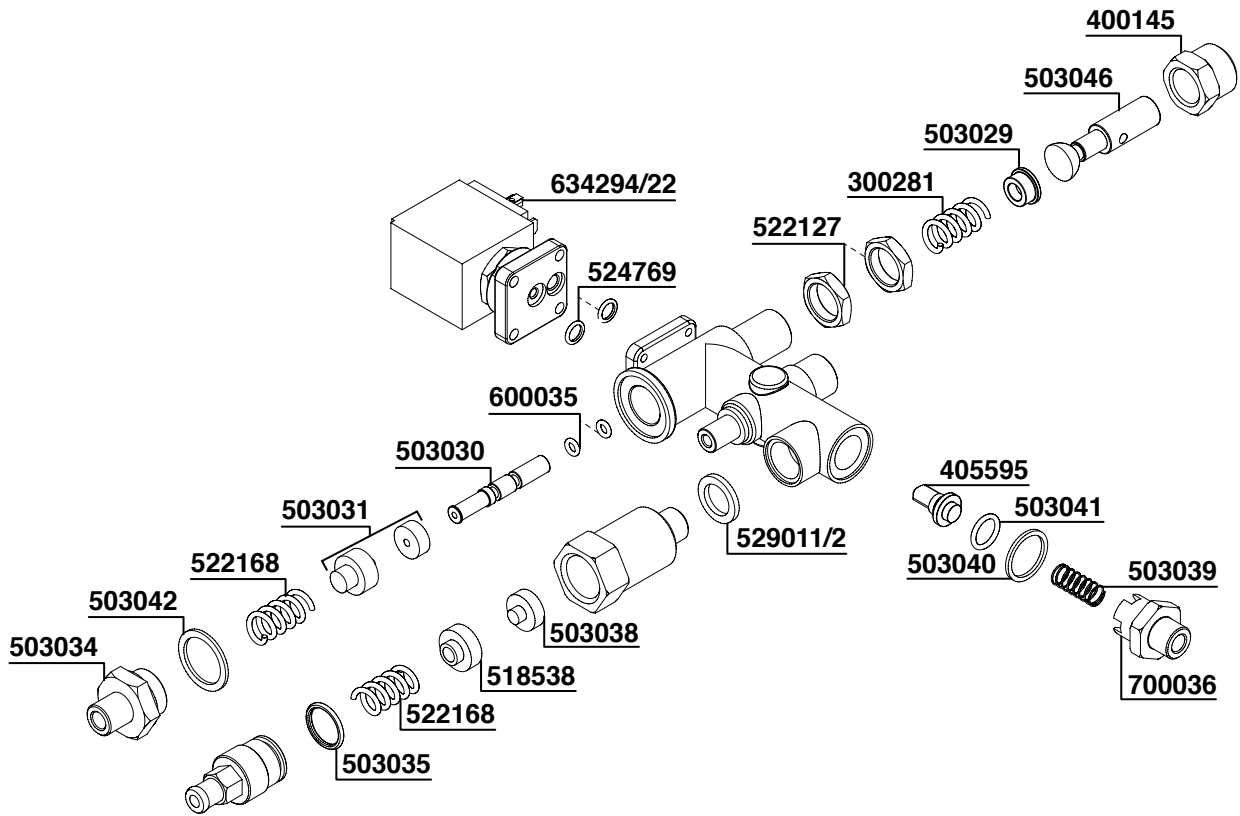

CHIMAERA - EVOLUTION - LOLLO - REPLICA
REPLICA LEVA - REVOLUTION

305