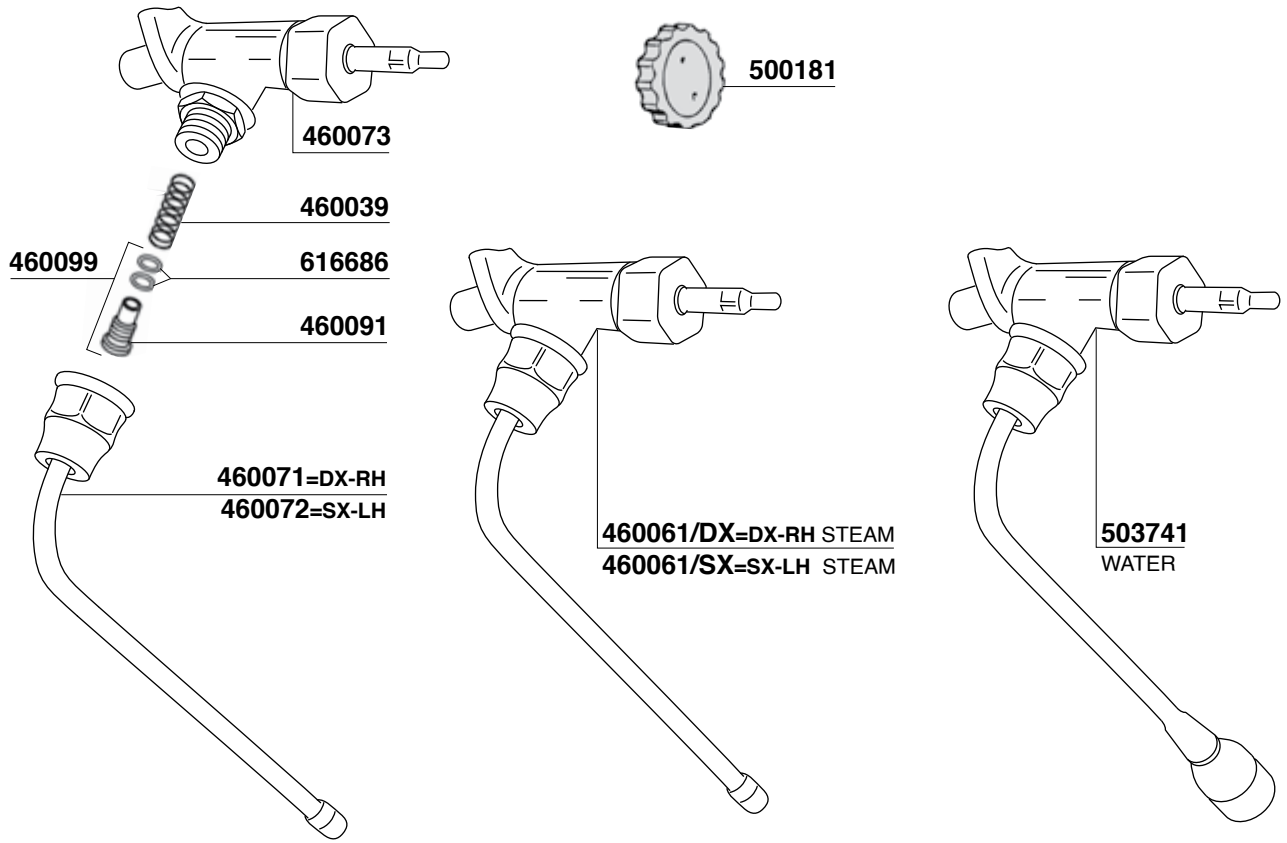

518635

541951

524552

E61-ARIETE-ZODIACO

160

**RUBINETTO CON TUBO SNODATO
STEAM / WATER VALVE WITH ARTICULATED PIPE**

E61-ARIETE-ZODIACO

161