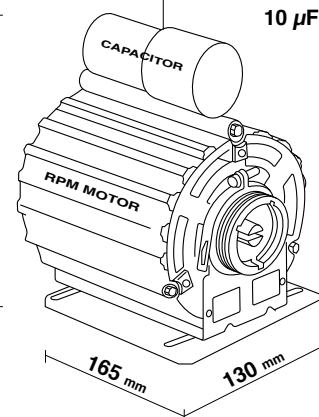

185 mm

165 mm

130 mm

514901

3/8M - 3/8M

700084/22

V220/50/60 W165 HP0,2 WITH CABLE

BLACK EAGLE