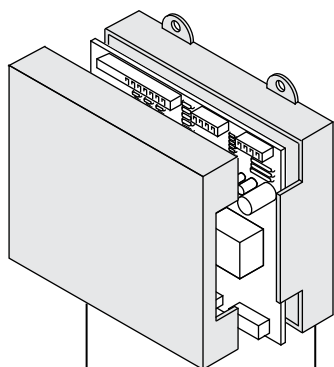

405475=CAPPUCC.CY XP61 V220

50

423376 AGILE
9.5.25.69 G00
GICAR CODE