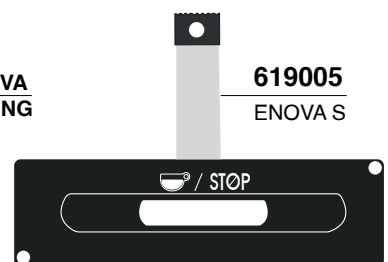

NUOVA RICAMBI PARTI COMPATIBILI FAEMA Tav.32

DUE-DUE SMART-E61 JUBILE'
E91-E92 COMPACT-E97
STYLEMA - E98 PRESIDENT/A

700608
M39 - M39GT