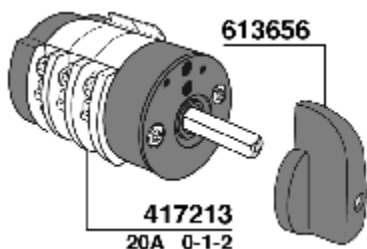

50

423376 AGILE
9.5.25.69 G00
GICAR CODE