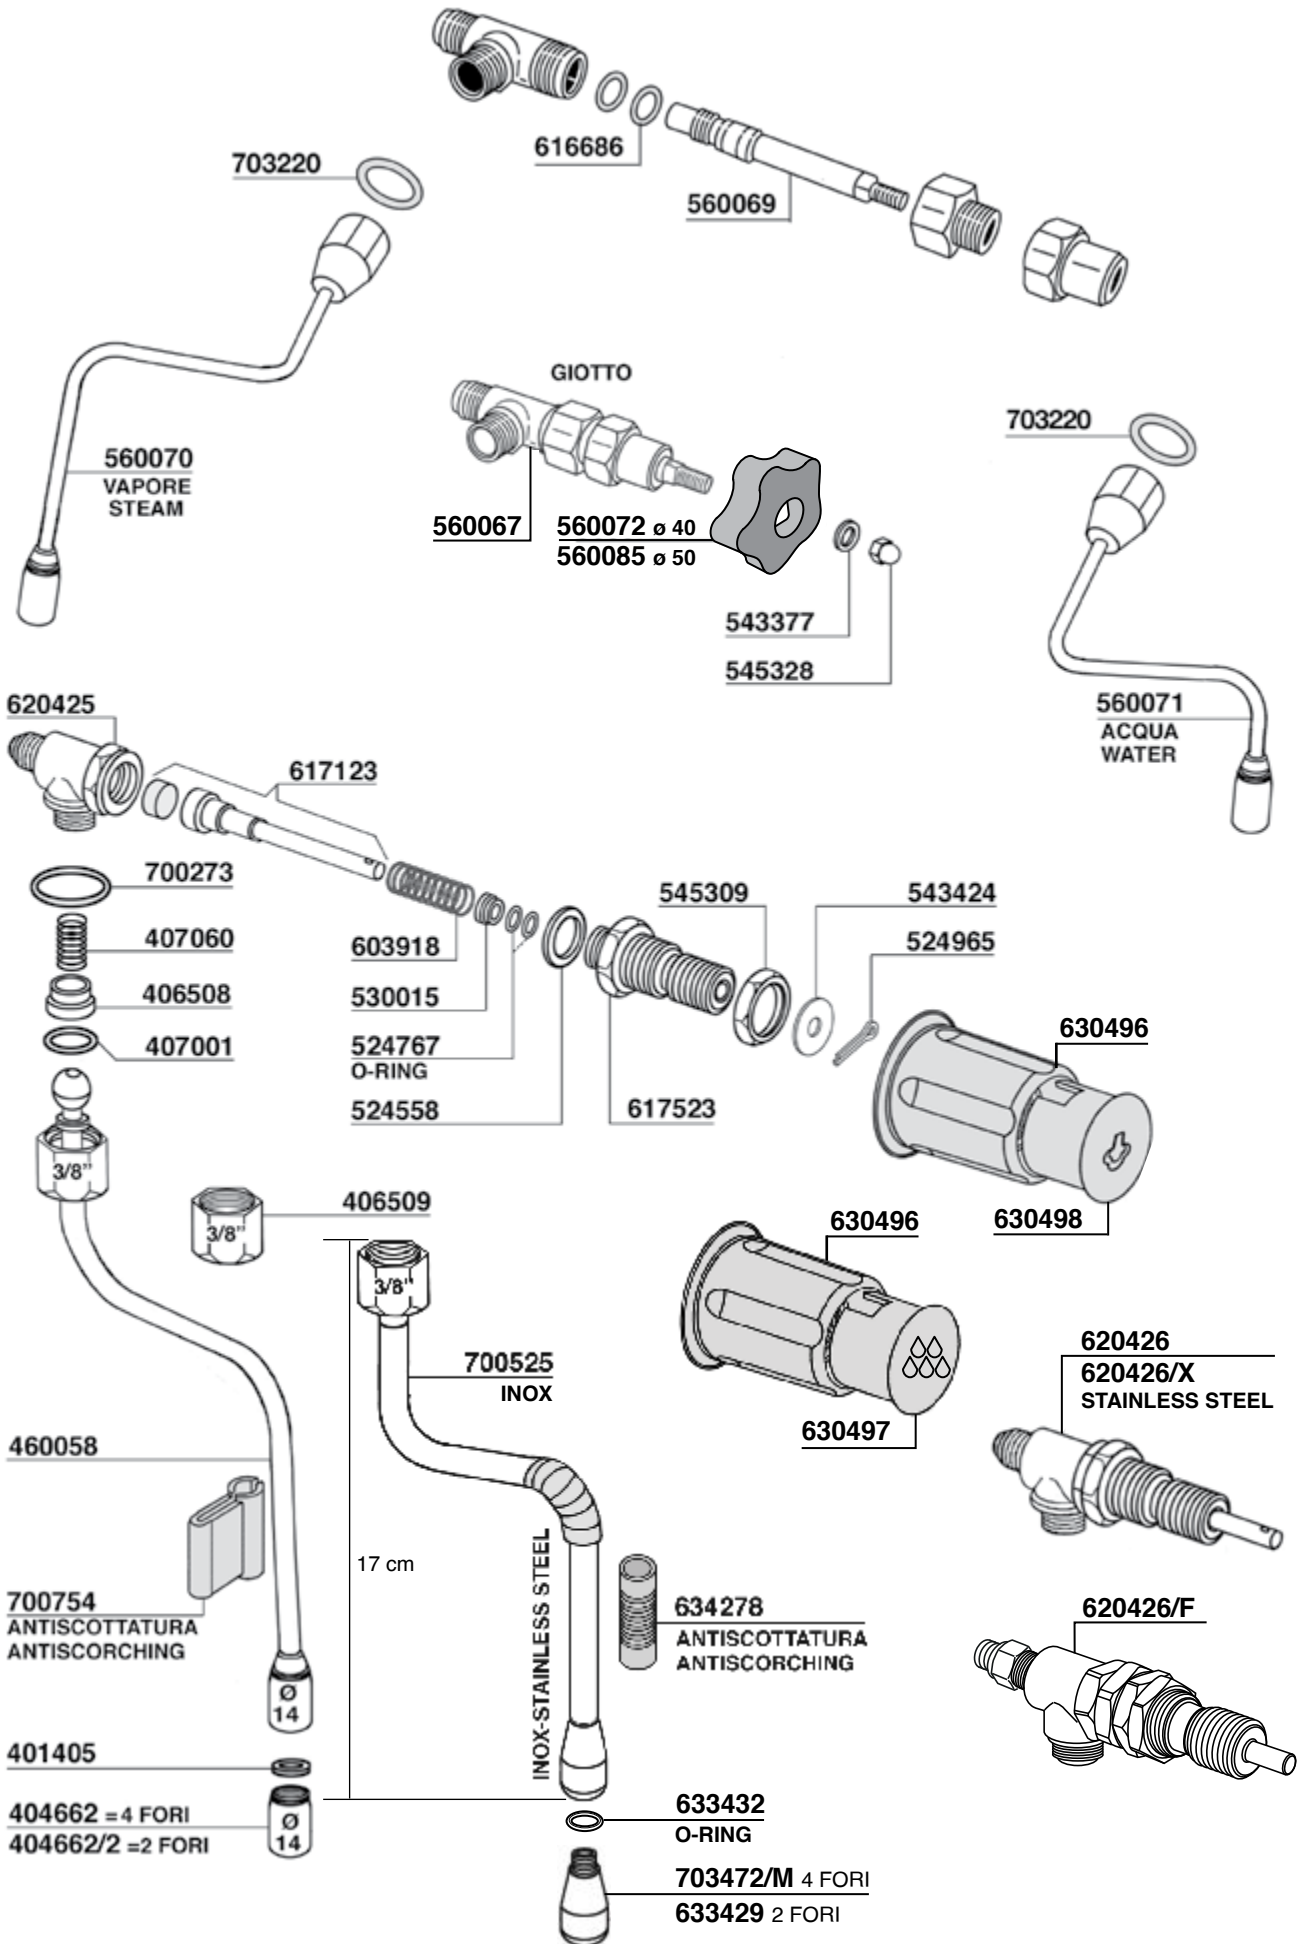

300309
300309/X
STAINLESS STEEL

98

100

102

104

106

560061
COMPLETO
ASSEMBLED

**ELETTROVALVOLA REGOLABILE
ADJUSTABLE SOLENOID VALVE**