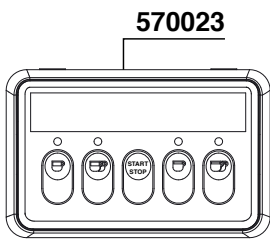

570023

DIECI A