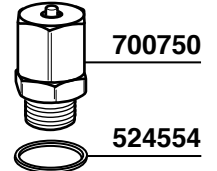

700750

524554