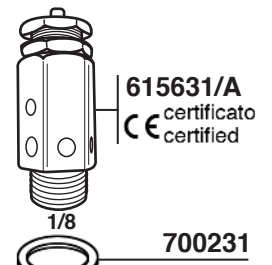

COMPONENTI BOILER

474

591201 GR1
591202 GR2
591203 GR3