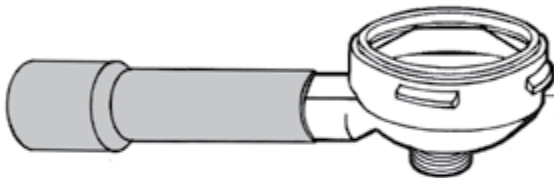

700301/22=V220	700152/22=V220
700301/11=V110	700152/11=V110
LUCIFER	PARKER

615978

PARKER	LUCIFER
700179/22=V220	700181/22=V220
700179/11=V110	700181/11=V110

700177=PARKER
700176=LUCIFER

551934

524767

703815

703815/G

511672/R

FLUSSO REGOLABILE
ADJUSTABLE FLOW

O-RING 157

703811

703810

703800

703804=7,5 mm ORIGINAL

541377

703813

547101

703812

700201

700202

BLIND FILTER

FILTRO CIECO

521902

700616

GOMMA-RUBBER

617938

612143=Ø1,1
612142=Ø1,2

703814

511672

700024

502003

618522

511673