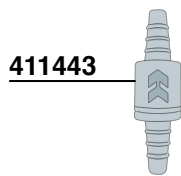

WATERLINE INDICATOR