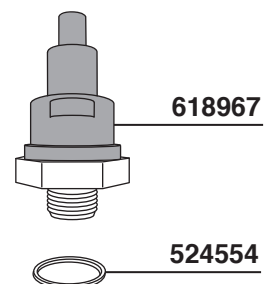

COMPONENTI BOILER

474

591201 GR1
591202 GR2
591203 GR3