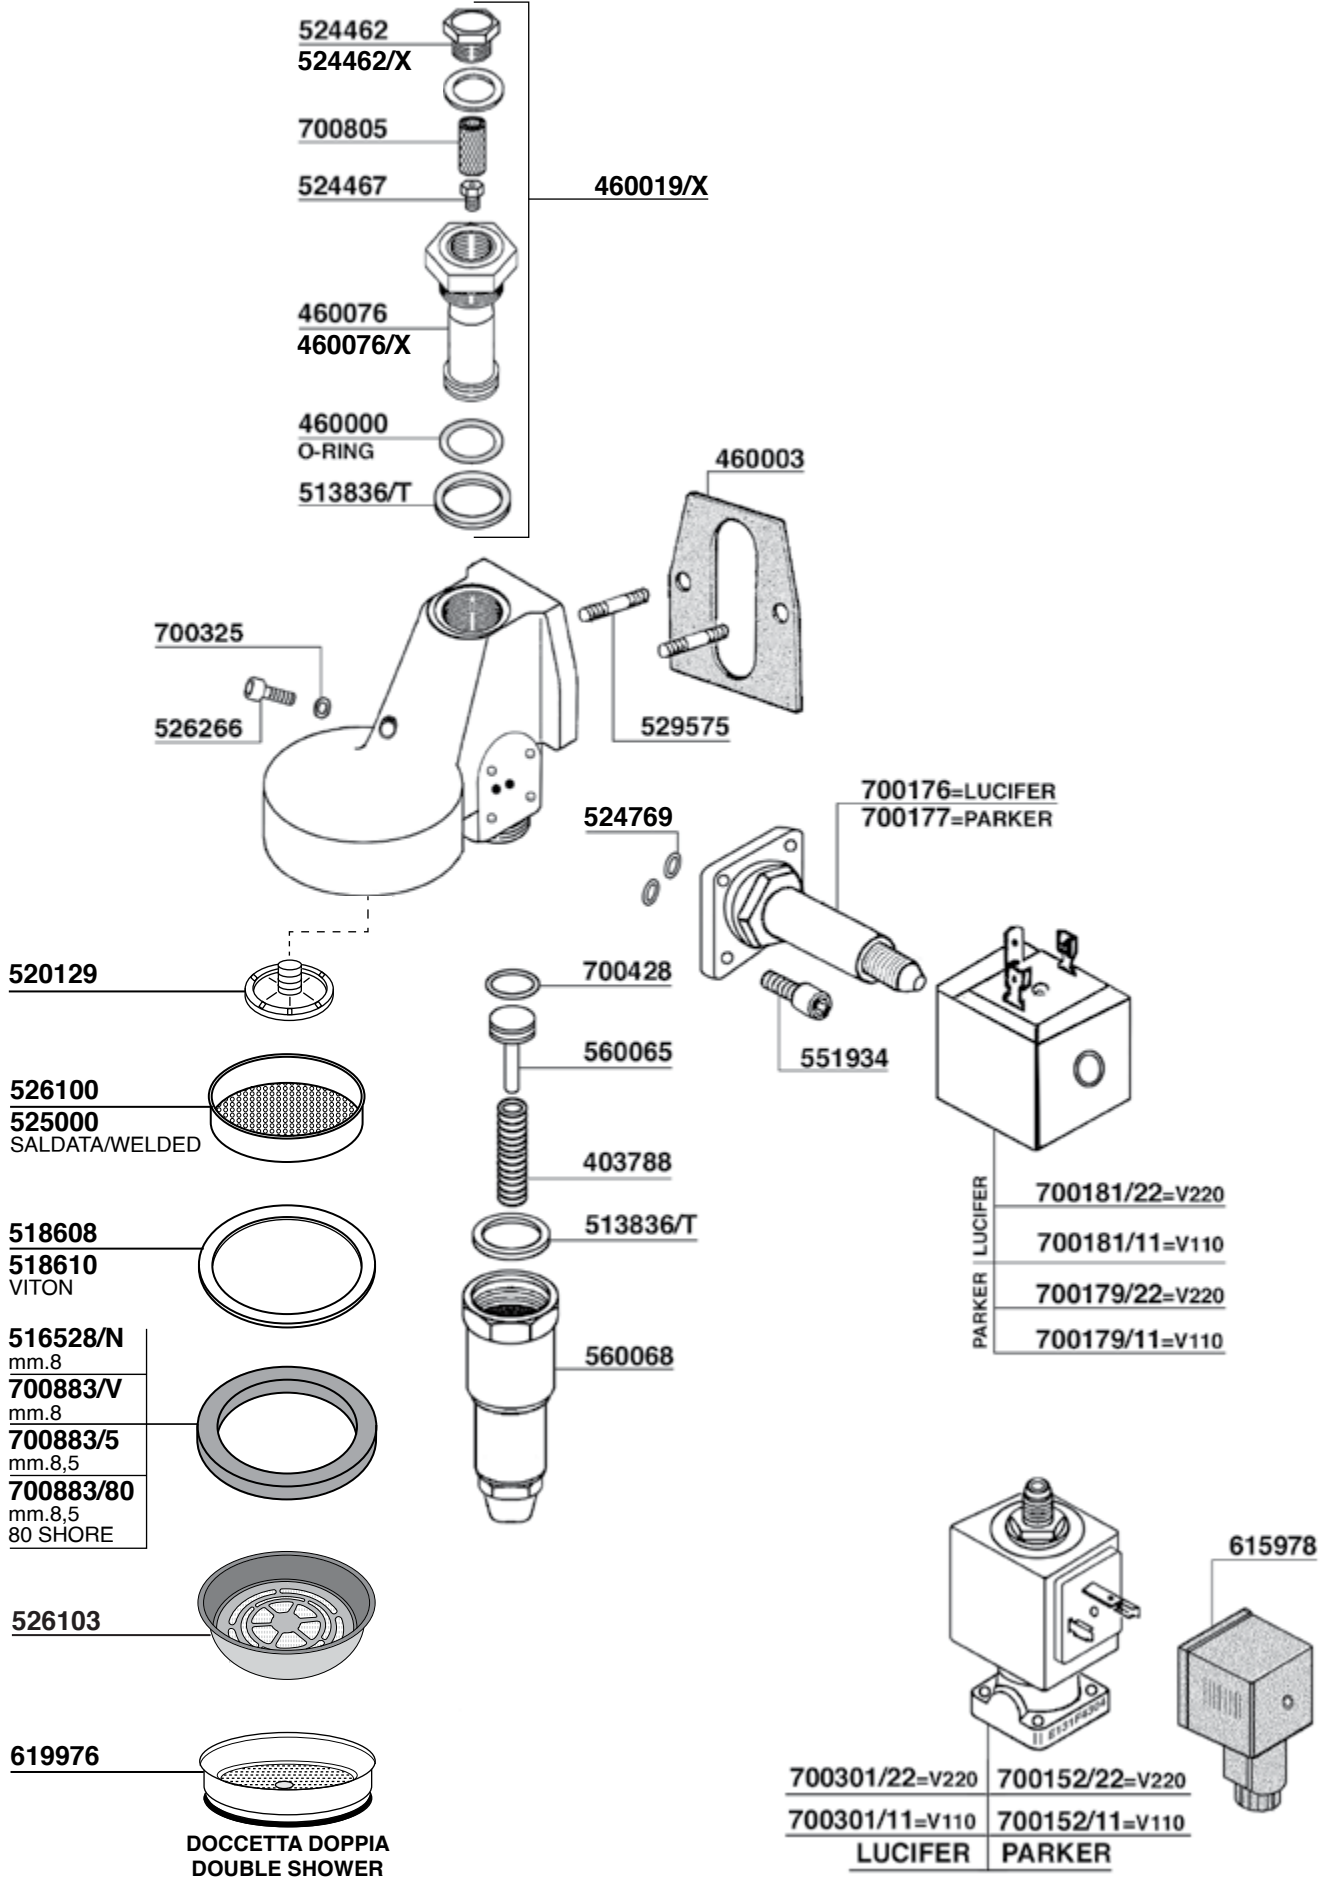

300309
300309/X
STAINLESS STEEL

98

100

102

104

106

560061
COMPLETO
ASSEMBLED

**ELETTROVALVOLA REGOLABILE
ADJUSTABLE SOLENOID VALVE**