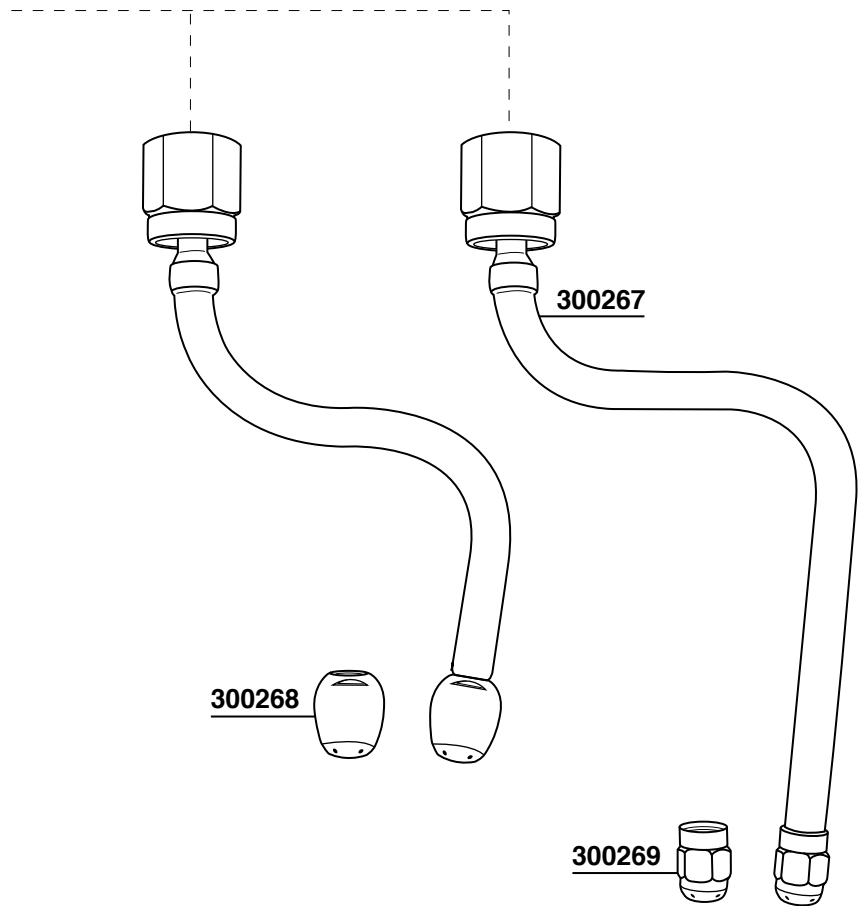

300015 = V220/50/60 BOBINA
 300015/11 = V110/60 COIL
 300015/24 = V24/50/60 COIL

300015 = V220/50/60 BOBINA
 300015/11 = V110/60 COIL
 300015/24 = V24/50/60 COIL

300217
 633185
 STAINLESS
 STEEL
 300219
 GUARNIZ.
 GASKET