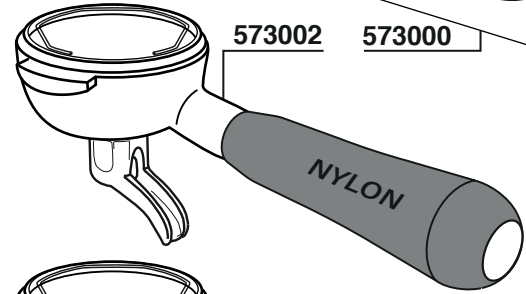

300309
300309/X
STAINLESS STEEL

98

100

102

104

106

560061
COMPLETO
ASSEMBLED

**ELETTROVALVOLA REGOLABILE
ADJUSTABLE SOLENOID VALVE**