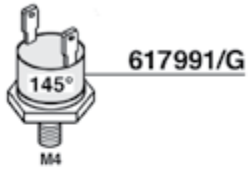

WATERLINE INDICATOR