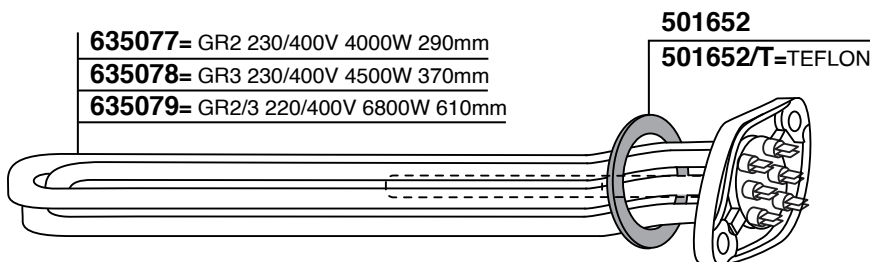

- 633002/22=GR2 230V 2500W 290mm
- 630090/22=GR2 230V 3500W 355mm
- 633004/22=GR3 230V 3700W 560mm
- 633091/22=GR3/4 230V 5000W 560mm
- 633092=GR3/4 V230 W6500 500mm

ELETTROPOMPE

SPECIAL-EXPRESS-COMPACT