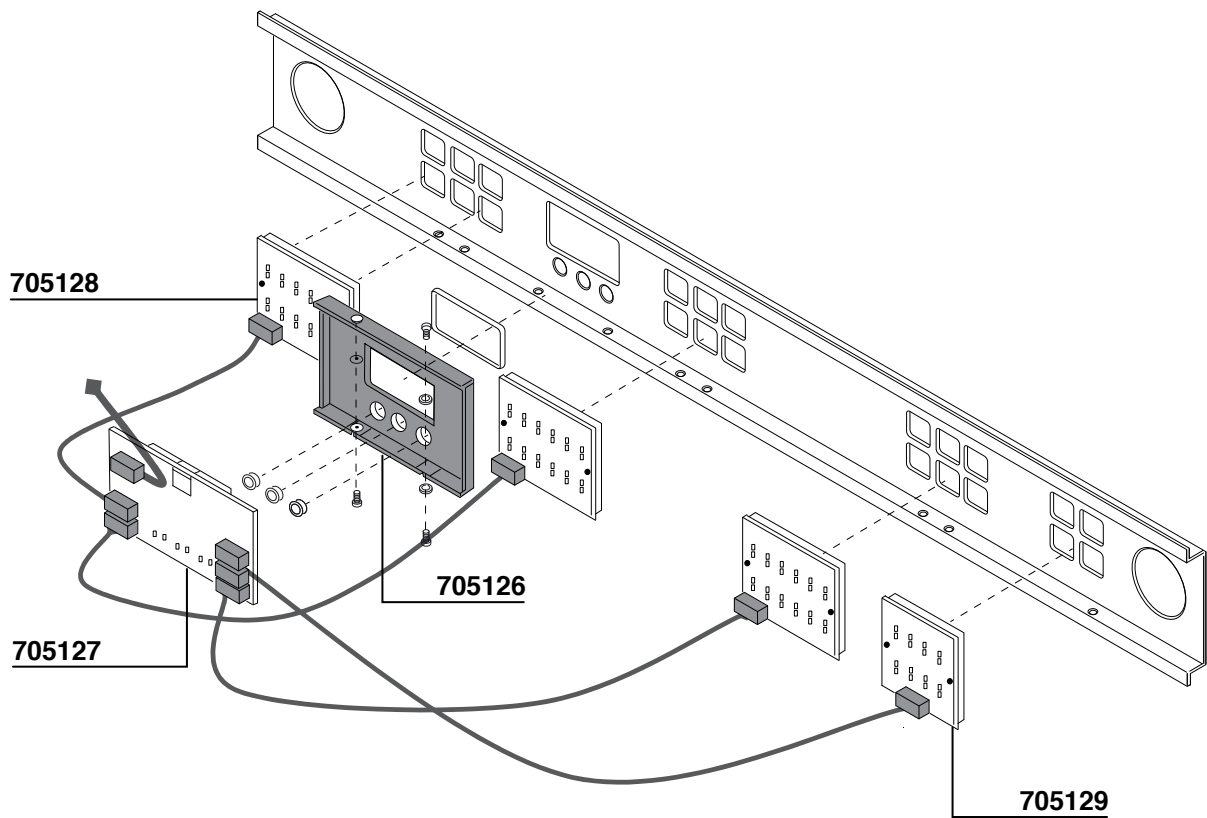

300309
300309/X
STAINLESS STEEL

98

100

102

104

106

560061
COMPLETO
ASSEMBLED

**ELETTROVALVOLA REGOLABILE
ADJUSTABLE SOLENOID VALVE**