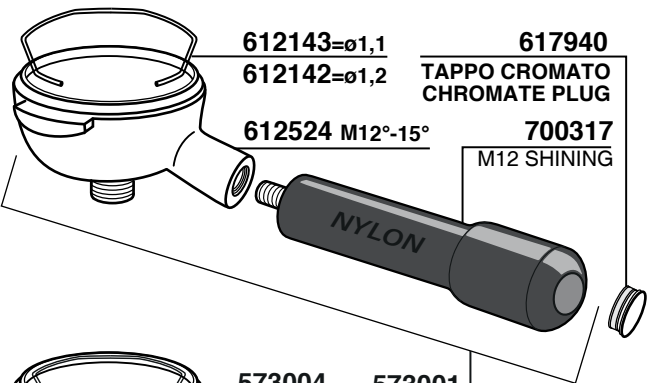

300309
300309/X
STAINLESS STEEL

98

100

102

104

106

560061
COMPLETO
ASSEMBLED

**ELETTROVALVOLA REGOLABILE
ADJUSTABLE SOLENOID VALVE**