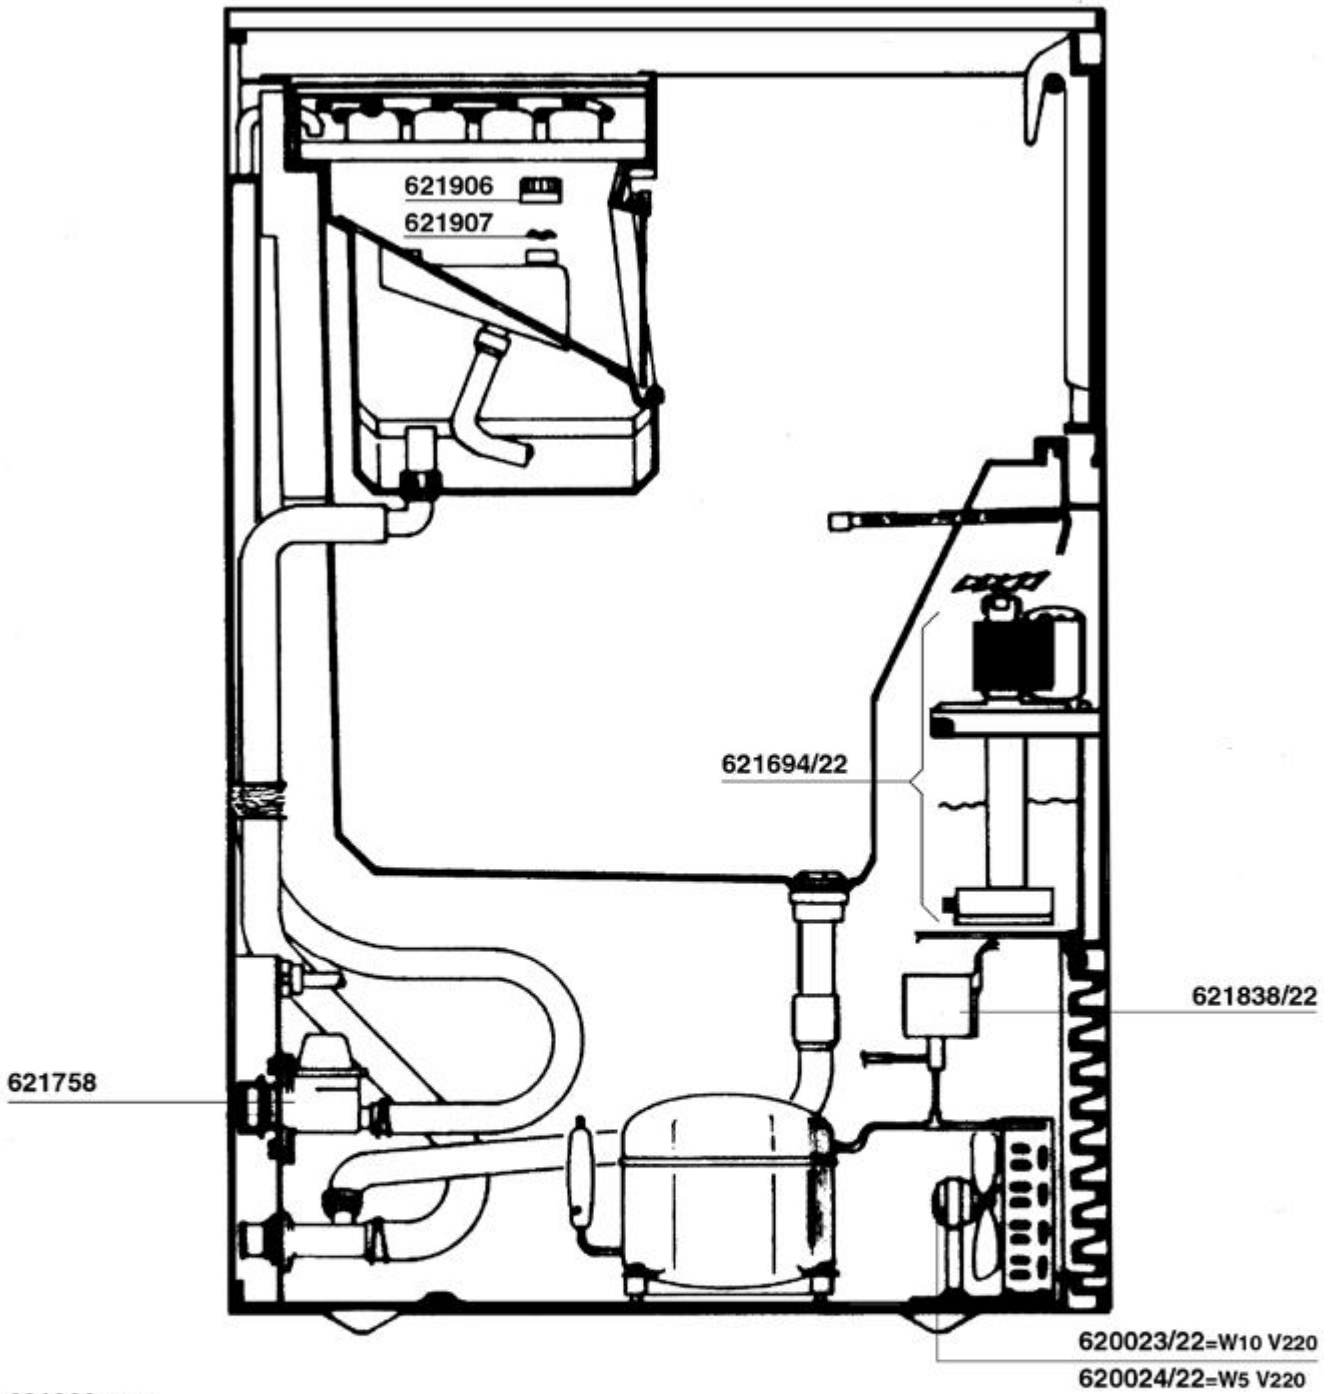

- 621888=F15
- 620242=F30
- 621900=F45