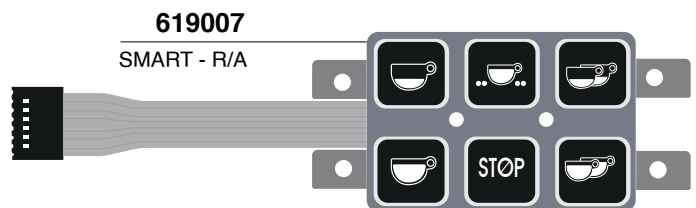

NUOVA RICAMBI PARTI COMPATIBILI FAEMA Tav.32

DUE-DUE SMART-E61 JUBILE'
E91-E92 COMPACT-E97
STYLEMA - E98 PRESIDENT/A

700608
M39 - M39GT