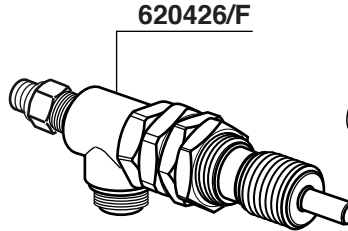

573003

284

620430 1/4

620430/X 1/4
INOX

620430/A 1/4
ACQUA - WATER

505001 VAPORE-STEAM
505003 ACQUA-WATER

505000

590005
CROMATO CHROMED