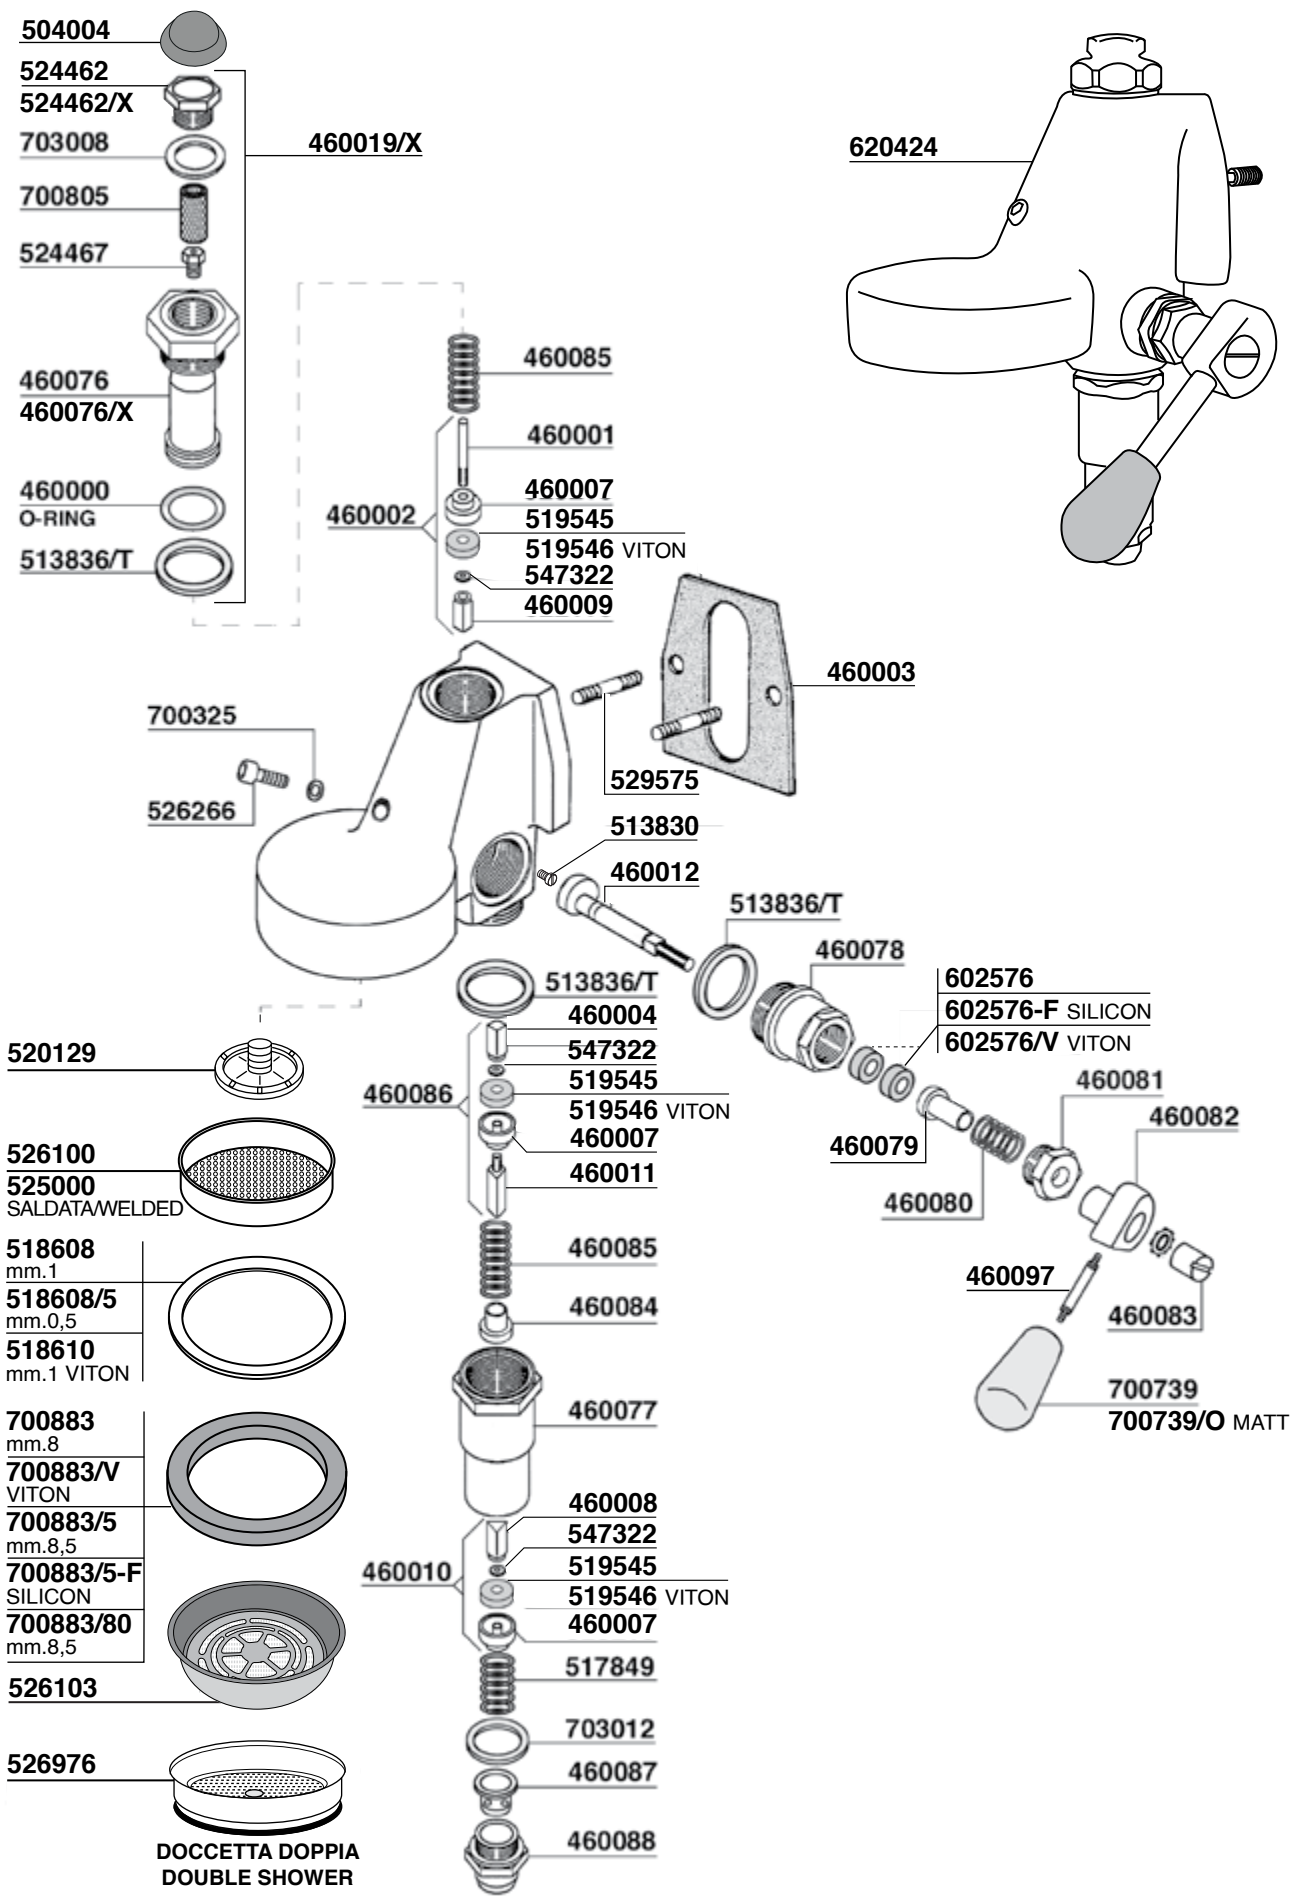

300309
300309/X
STAINLESS STEEL

98

100

102

104

106

560061
COMPLETO
ASSEMBLED

**ELETTROVALVOLA REGOLABILE
ADJUSTABLE SOLENOID VALVE**