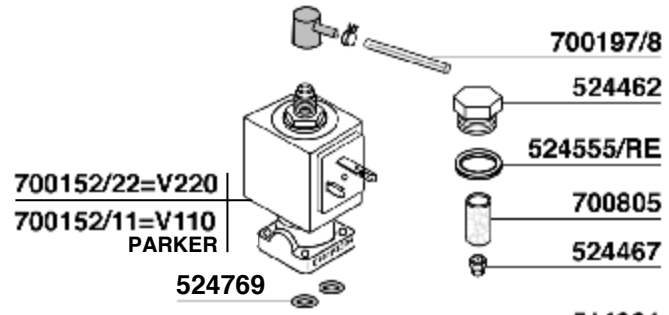

300309
300309/X
STAINLESS STEEL

98

100

102

104

106

560061
COMPLETO
ASSEMBLED

**ELETTROVALVOLA REGOLABILE
ADJUSTABLE SOLENOID VALVE**