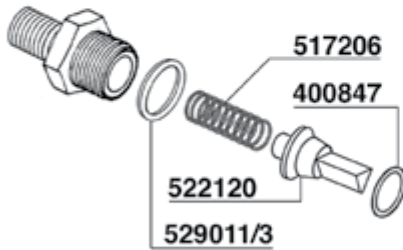

517206

400847

522120

529011/3

700056

700039