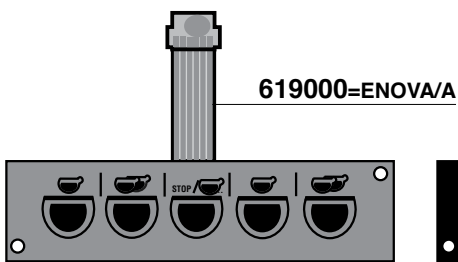

NUOVA RICAMBI PARTI COMPATIBILI FAEMA Tav.32

DUE-DUE SMART-E61 JUBILE'
E91-E92 COMPACT-E97
STYLEMA - E98 PRESIDENT/A

700608
M39 - M39GT