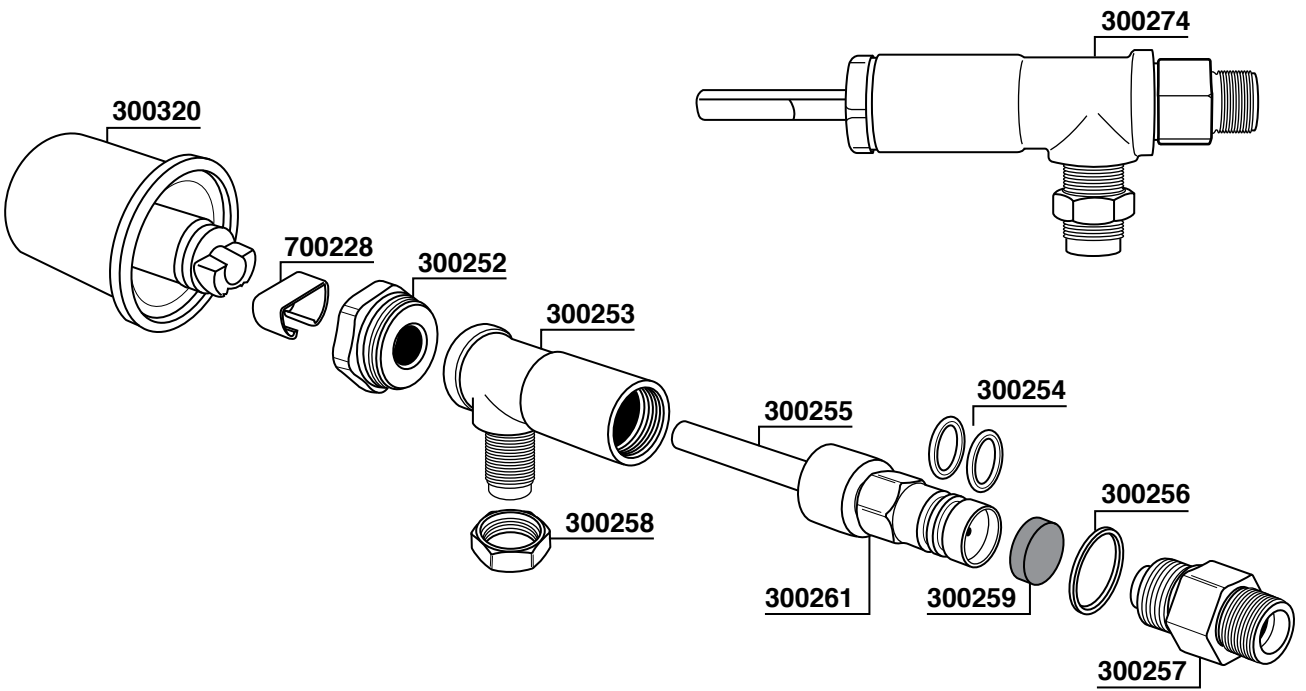

300015 = V220/50/60 BOBINA
 300015/11 = V110/60 COIL
 300015/24 = V24/50/60 COIL

300015 = V220/50/60 BOBINA
 300015/11 = V110/60 COIL
 300015/24 = V24/50/60 COIL

300217
 633185
 STAINLESS
 STEEL
 300219
 GUARNIZ.
 GASKET