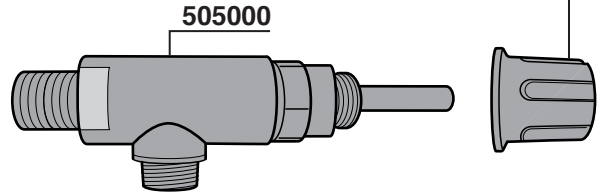

573003

284

620430 1/4

620430/X 1/4
INOX

620430/A 1/4
ACQUA - WATER

505001 VAPORE-STEAM
505003 ACQUA-WATER

505000

590005
CROMATO CHROMED