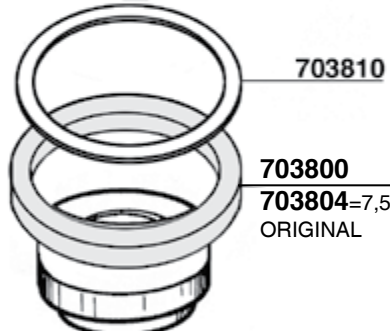

703810

703800

703804=7,5 mm ORIGINAL

541377

703813

547101

703812

700201

700202

BLIND FILTER

FILTRO CIECO

521902

700616

GOMMA-RUBBER

617938