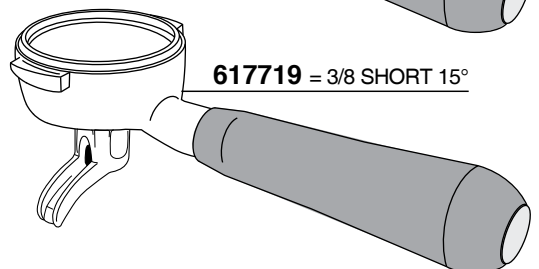

QUINDICI

60

PARKER	LUCIFER
700152/22=V220	700301/22=V220
700152/11=V110	700301/11=V110
	700301/24=V24

700177=PARKER
700176=LUCIFER

PARKER	LUCIFER
700179/22 =V220	700181/22 =V220
700179/11 =V110	700181/11 =V110
591753 =V24 DC