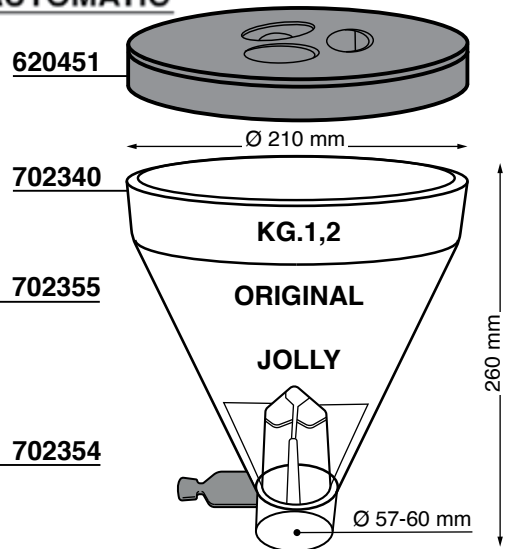

MAZZER MODEL: JOLLY - MAJOR

JLY = MODEL JOLLY MJR = MODEL MAJOR

S = MANUAL A = AUTOMATIC

372

702314 A 220V VERDE
702315 A 110V ROSSO