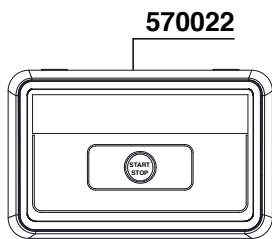

DIECI A/S - UNDICI A/S - DODICI A/S QUINDICI A/S - VENTI

66

570022

DIECI S