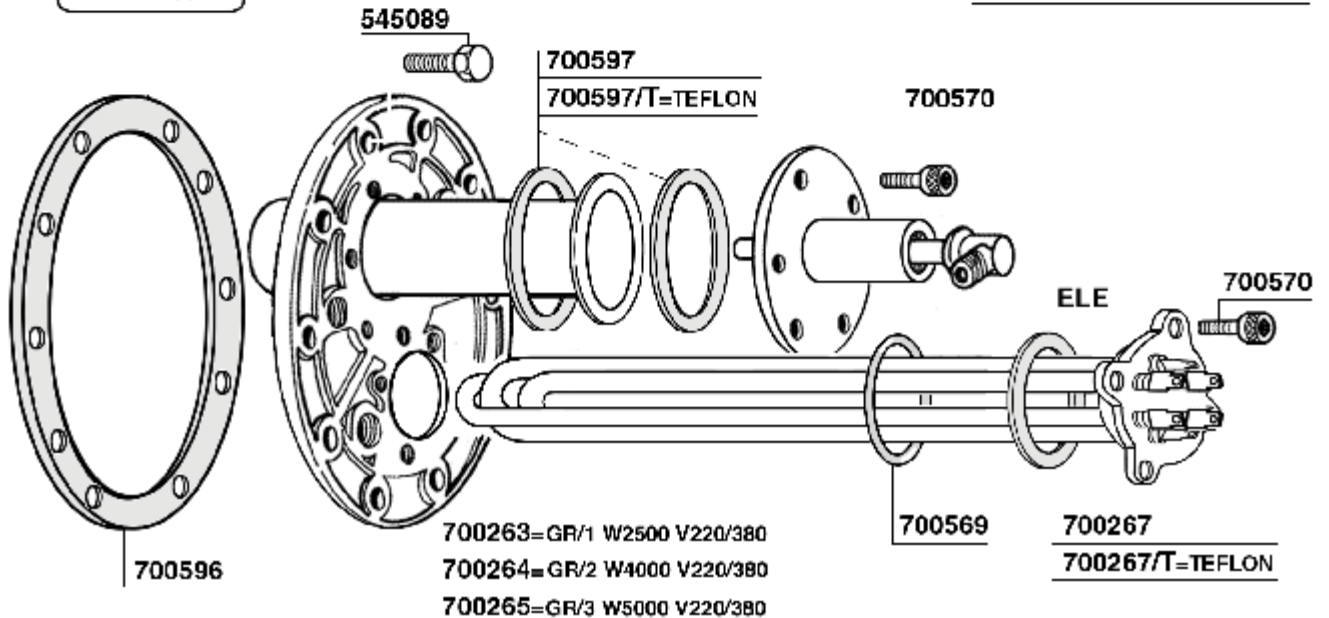

545089

700597
700597/T=TEFLON

700570

ELE

700570

700596

700263=GR/1 W2500 V220/380
700264=GR/2 W4000 V220/380
700265=GR/3 W5000 V220/380

700569

700267
700267/T=TEFLON