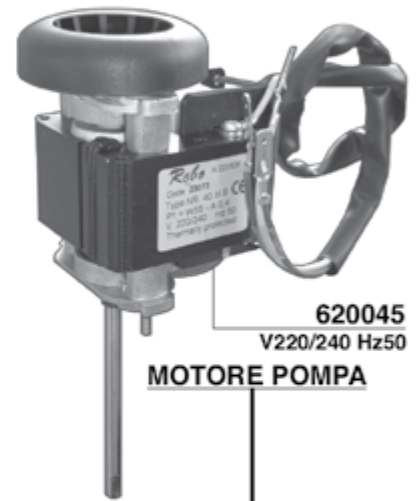

510

TERM. EVAPORATORE

TERM. CONTENITORE

702307=V220
702309=V110
TELERUTTORE
PICCOLO BG09

MOTORE POMPA

PRESSOSTATO