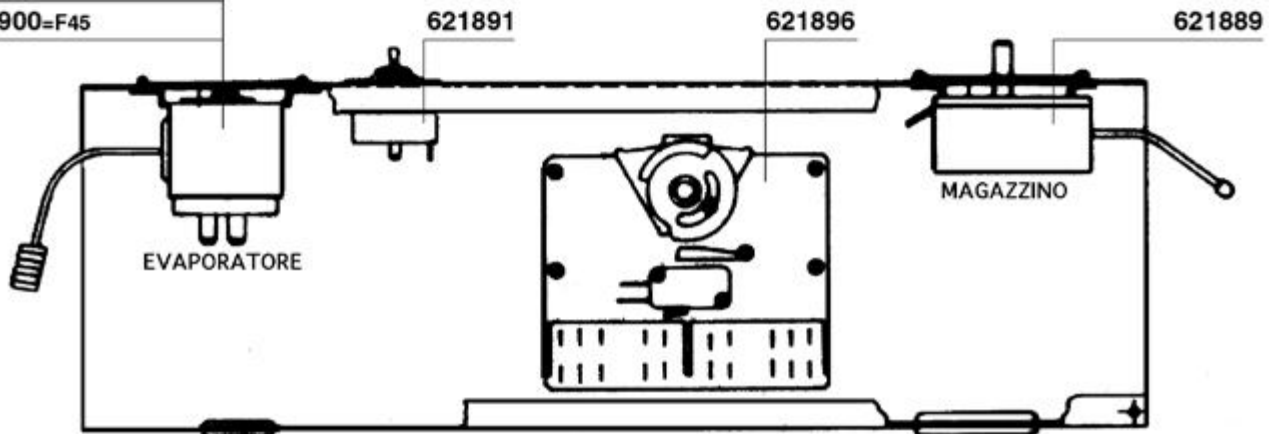

- 621888=F15
- 620242=F30
- 621900=F45