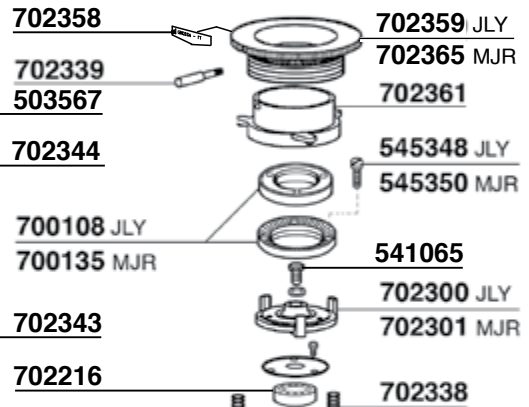

MAZZER MODEL: JOLLY - MAJOR

JLY = MODEL JOLLY MJR = MODEL MAJOR

S = MANUAL A = AUTOMATIC

372

702314 A 220V VERDE
702315 A 110V ROSSO