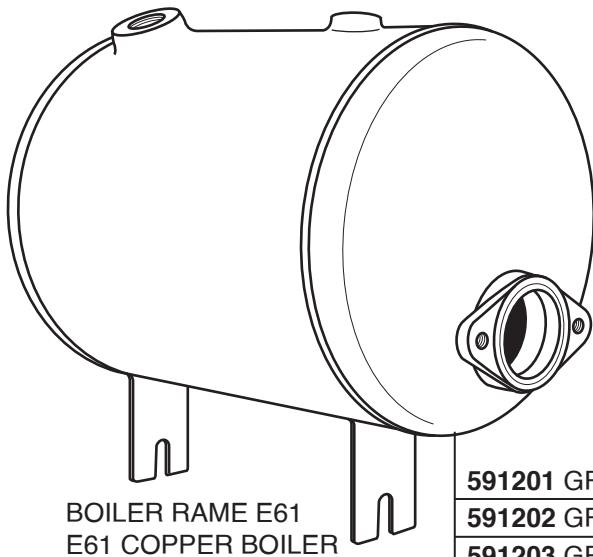

COMPONENTI BOILER

474

591201 GR1
591202 GR2
591203 GR3