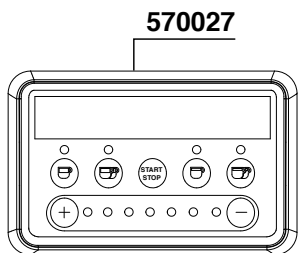

570027

VENTI