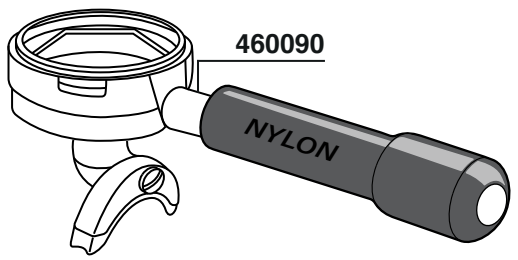

300309
300309/X
STAINLESS STEEL

98

100

102

104

106

560061
COMPLETO
ASSEMBLED

**ELETTROVALVOLA REGOLABILE
ADJUSTABLE SOLENOID VALVE**