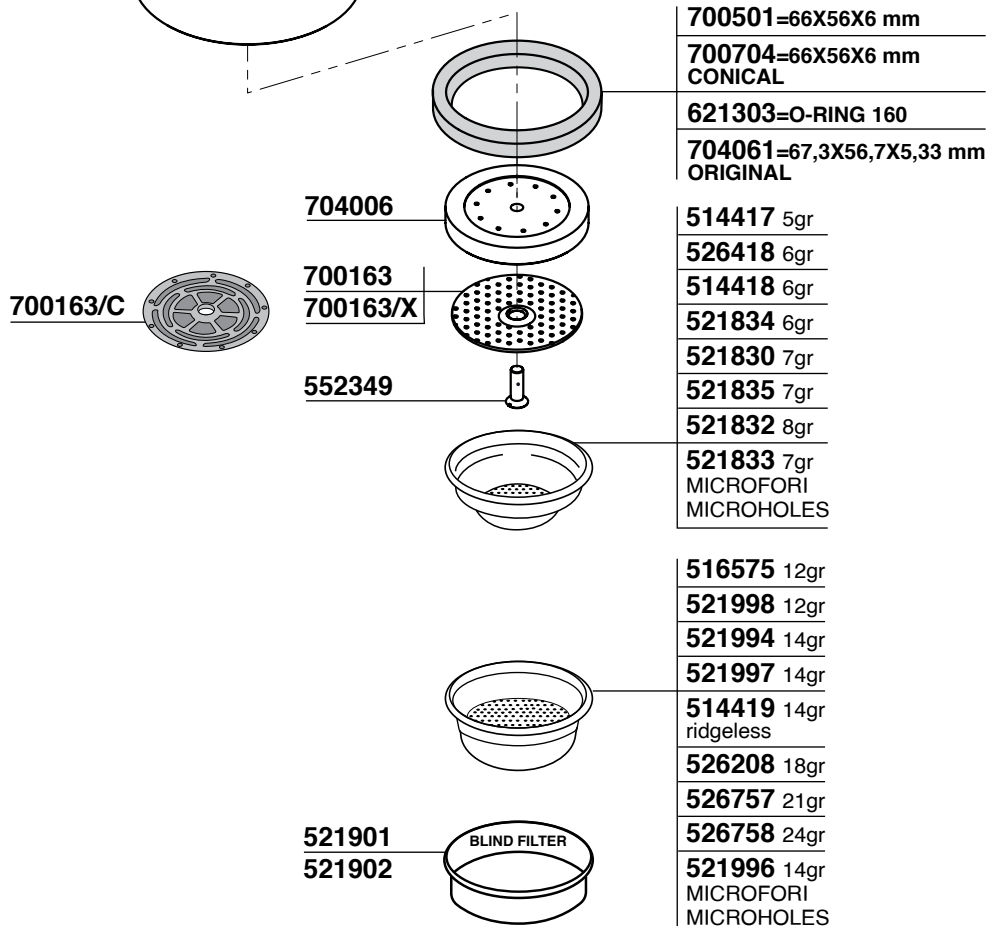

BARLUME

704133
CHROME
704134
POLISHED BRASS