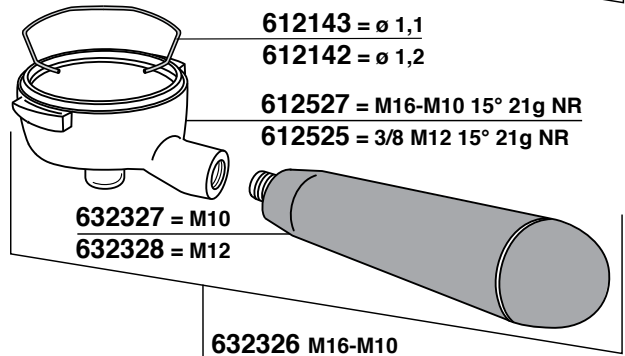

PORTAFILTRI

142

700076/R
FLUSSO REGOLABILE
ADJUSTABLE FLOW

700075/R
FLUSSO REGOLABILE
ADJUSTABLE FLOW