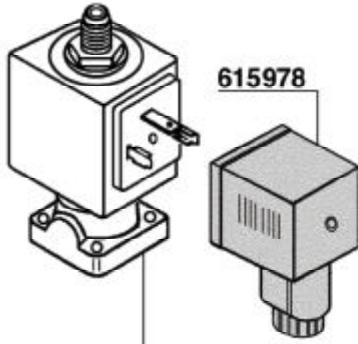

QUINDICI

60

PARKER	LUCIFER
700152/22=V220	700301/22=V220
700152/11=V110	700301/11=V110
	700301/24=V24

700177=PARKER
700176=LUCIFER

PARKER	LUCIFER
700179/22 =V220	700181/22 =V220
700179/11 =V110	700181/11 =V110
591753 =V24 DC