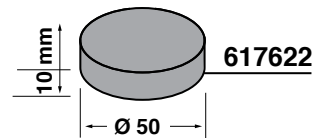

168

615346
NERO/BLACK
611647
BIANCO/WHITE

516264/P

516264

701038
'SMART'

620438F
Ø58 mm.

ALUMINIUM

620867
Ø57,5 mm.

WOOD-STAINLESS STEEL

513744
PLASTIC

GOMMA NERA - BLACK RUBBER

615417

632404

618377

617622

PLASTICA NERA - BLACK PLASTIC

620414

620415

620417

620416

620416/R
REGOLABILE
ADJUSTABLE

620417/R
REGOLABILE
ADJUSTABLE

130 ÷ 150mm