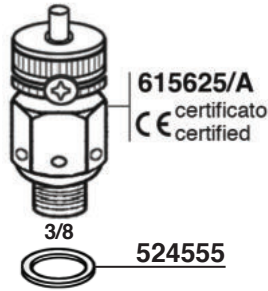

COMPONENTI BOILER

474

591201 GR1
591202 GR2
591203 GR3