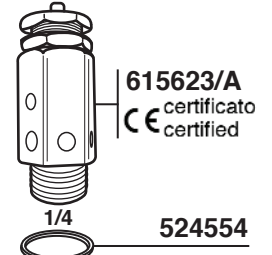

COMPONENTI BOILER

474

591201 GR1
591202 GR2
591203 GR3