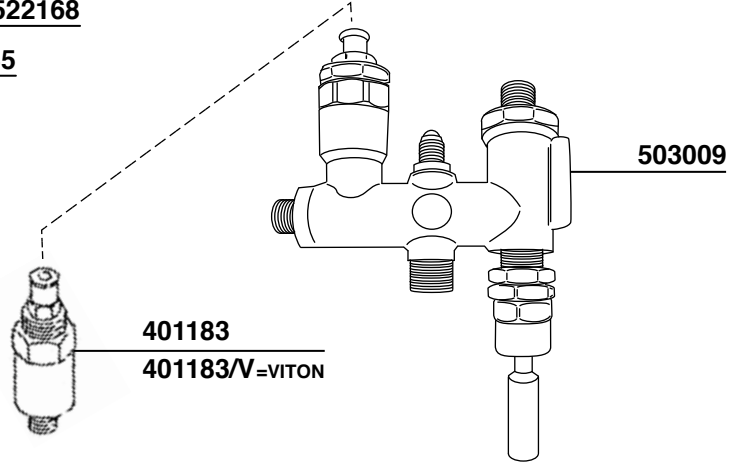

176

634294/22 =V220/50/60
632012/11 =V110/50
632012/22 =V220/50/60