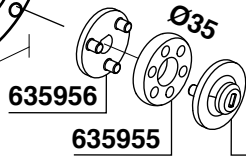

700011/ET
TEA