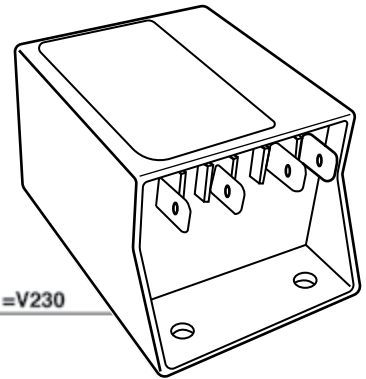

WATERLINE INDICATOR