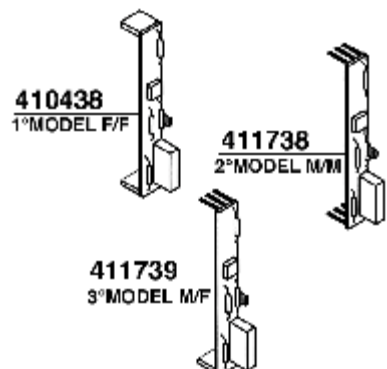

410438
1°MODEL F/F

411738
2°MODEL M/M

411739
3°MODEL M/F