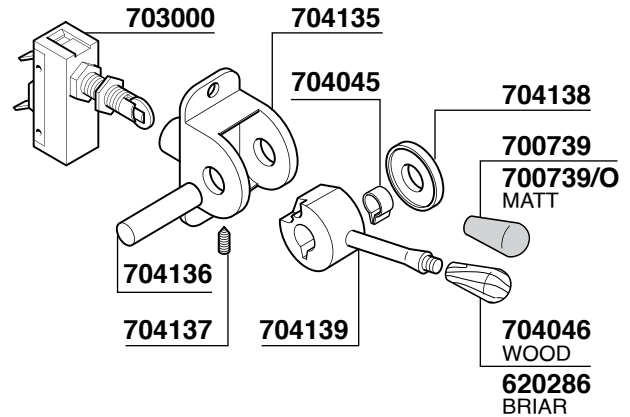

BARLUME

704133
CHROME
704134
POLISHED BRASS