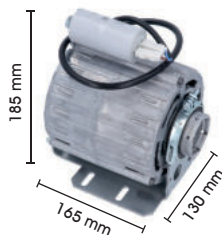

700084/22 RPM
220/230V - 50/60Hz - 165W
Motore per pompa
a fascetta
Clamp ring motor pump
Per/For: Universale/Universal
Condensatore/Capacitor 10µF