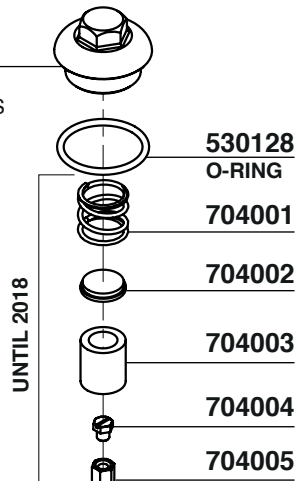

BARLUME

704133
CHROME
704134
POLISHED BRASS