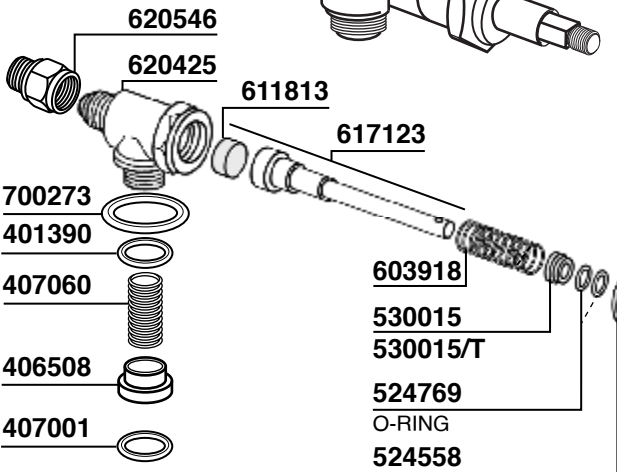

620546

620425

617123

700273

401390

407060

406508

603918

530015

530015/T

524769

617523

545309

543426

543424

632324

632318
SHINING