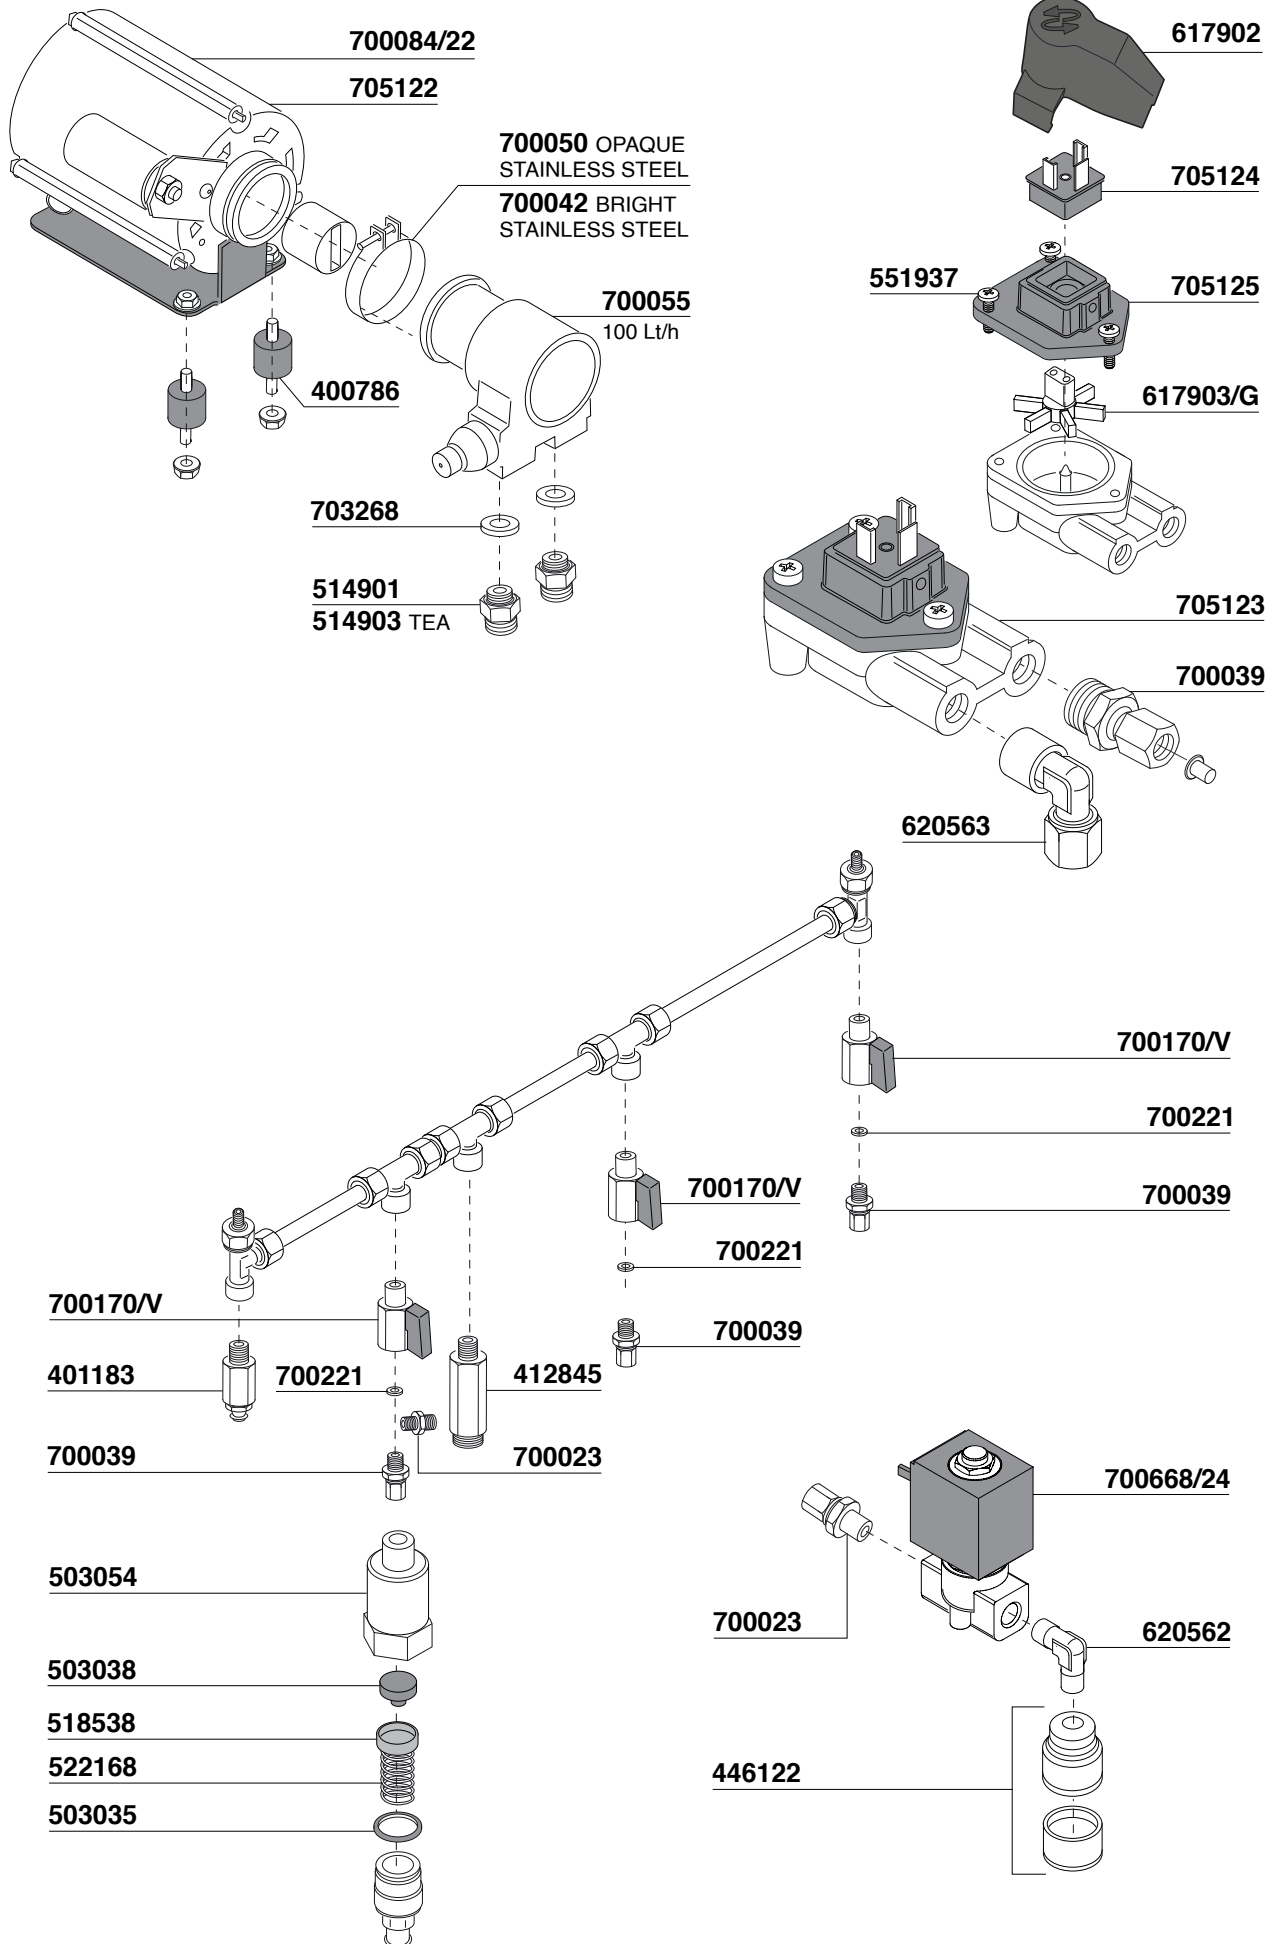

300309
300309/X
STAINLESS STEEL

98

100

102

104

106

560061
COMPLETO
ASSEMBLED

**ELETTROVALVOLA REGOLABILE
ADJUSTABLE SOLENOID VALVE**