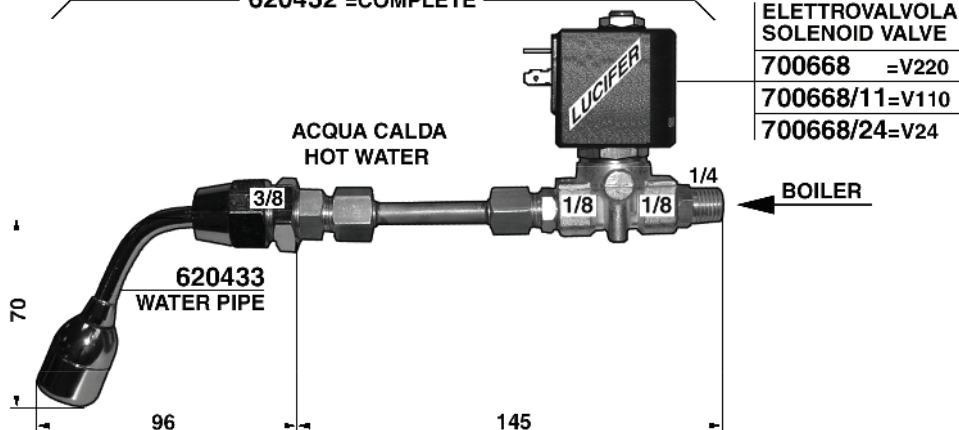

200 mm

504001

633433 3 HOLES
633433/4 4 HOLES

620432 =COMPLETE