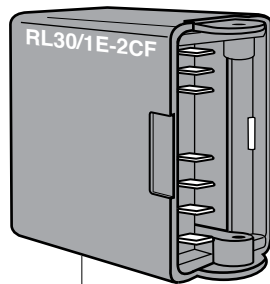

700737 220V
GICAR CODE 9.1.40.71G
700737/11 110V
GICAR CODE 9.1.40.70G