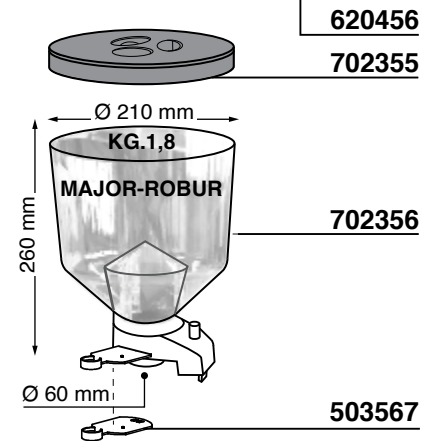

MAZZER MODEL: JOLLY - MAJOR

JLY = MODEL JOLLY MJR = MODEL MAJOR

S = MANUAL A = AUTOMATIC

372

702314 A 220V VERDE
702315 A 110V ROSSO