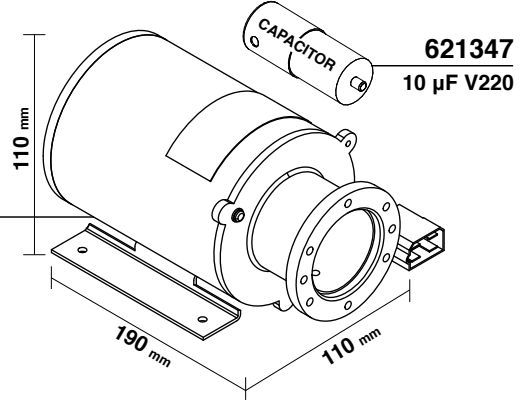

700011/ET
TEA