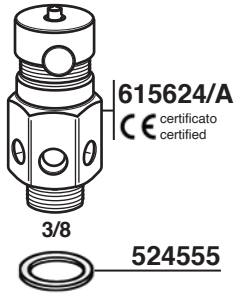

COMPONENTI BOILER

474

591201 GR1
591202 GR2
591203 GR3