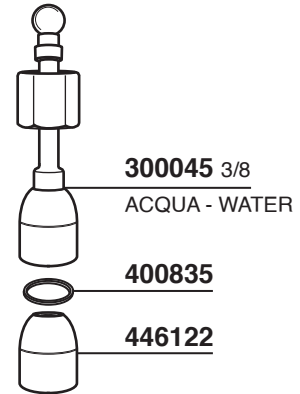

300045 3/8

ACQUA - WATER

400835

446122

528876
STAINLESS STEEL
EXTENSION

110 mm

528874

50 mm

528875
STAINLESS STEEL
EXTENSION

528872 2 HOLES

528873 4 HOLES

632348

530138

633433=3 HOLES
FEMALE

633433/4=4 HOLES
FEMALE