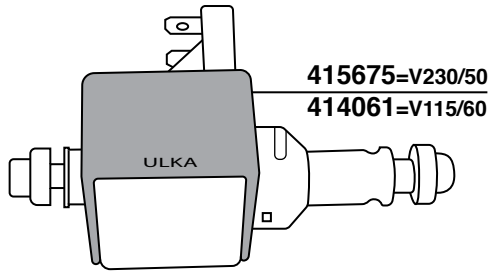

CLUB - LADY

46

STEAM MICROPUMP