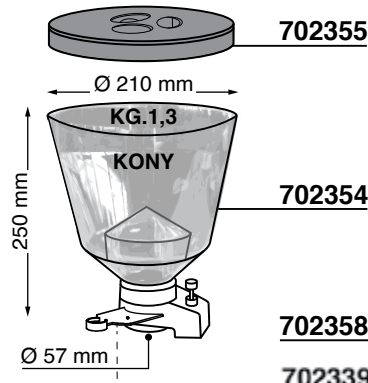

MAZZER MODEL: JOLLY - MAJOR

JLY = MODEL JOLLY MJR = MODEL MAJOR

S = MANUAL A = AUTOMATIC

372

702314 A 220V VERDE
702315 A 110V ROSSO