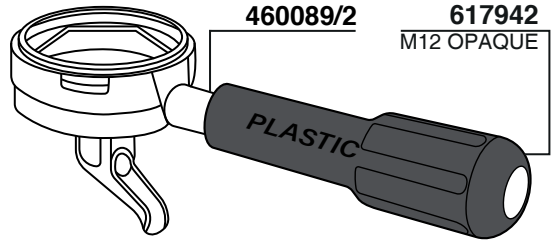

300309
300309/X
STAINLESS STEEL

98

100

102

104

106

560061
COMPLETO
ASSEMBLED

**ELETTROVALVOLA REGOLABILE
ADJUSTABLE SOLENOID VALVE**