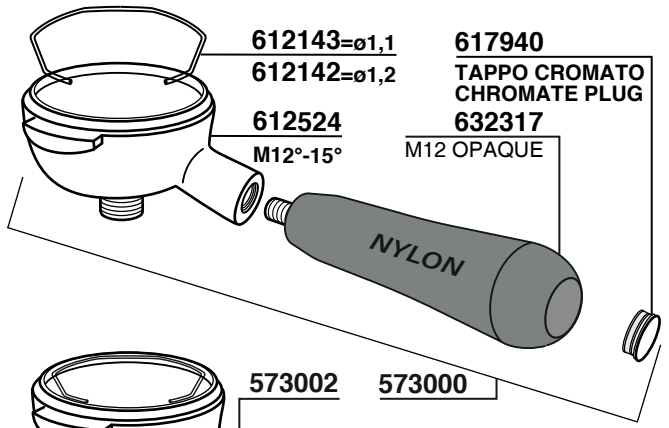

300309
300309/X
STAINLESS STEEL

98

100

102

104

106

560061
COMPLETO
ASSEMBLED

**ELETTROVALVOLA REGOLABILE
ADJUSTABLE SOLENOID VALVE**