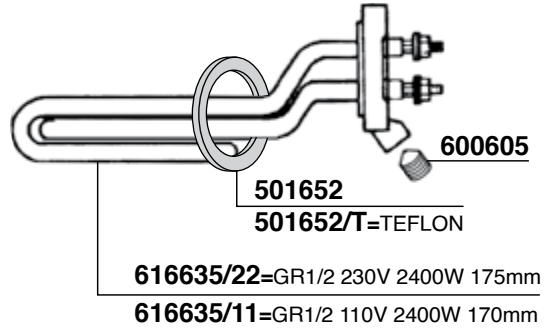

RESISTENZE

- 530700/22=GR2 220V 2600W 340mm
- 616065/22=GR2 220V 3700W 360mm
- 530700/11=GR2 110V 2600W 285mm
- 616066/22=GR3/4 230V 5000W 455mm