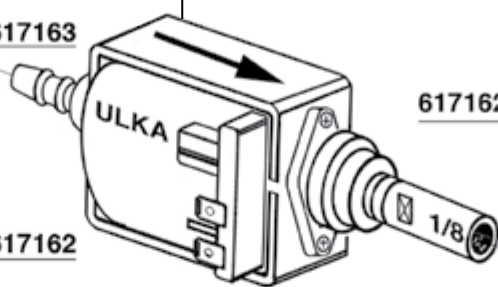

617162

617163

703220

400268
INFERIOR/SUPERIOR
LEVEL PIPE
CY-PF
2/3/4 GR

409550
INFERIOR LEVEL
PIPE
GRADISCA
2/3 GR

510007
ø11x155 mm