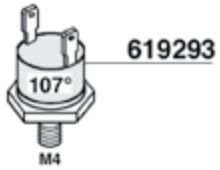

CLUB - LADY

46