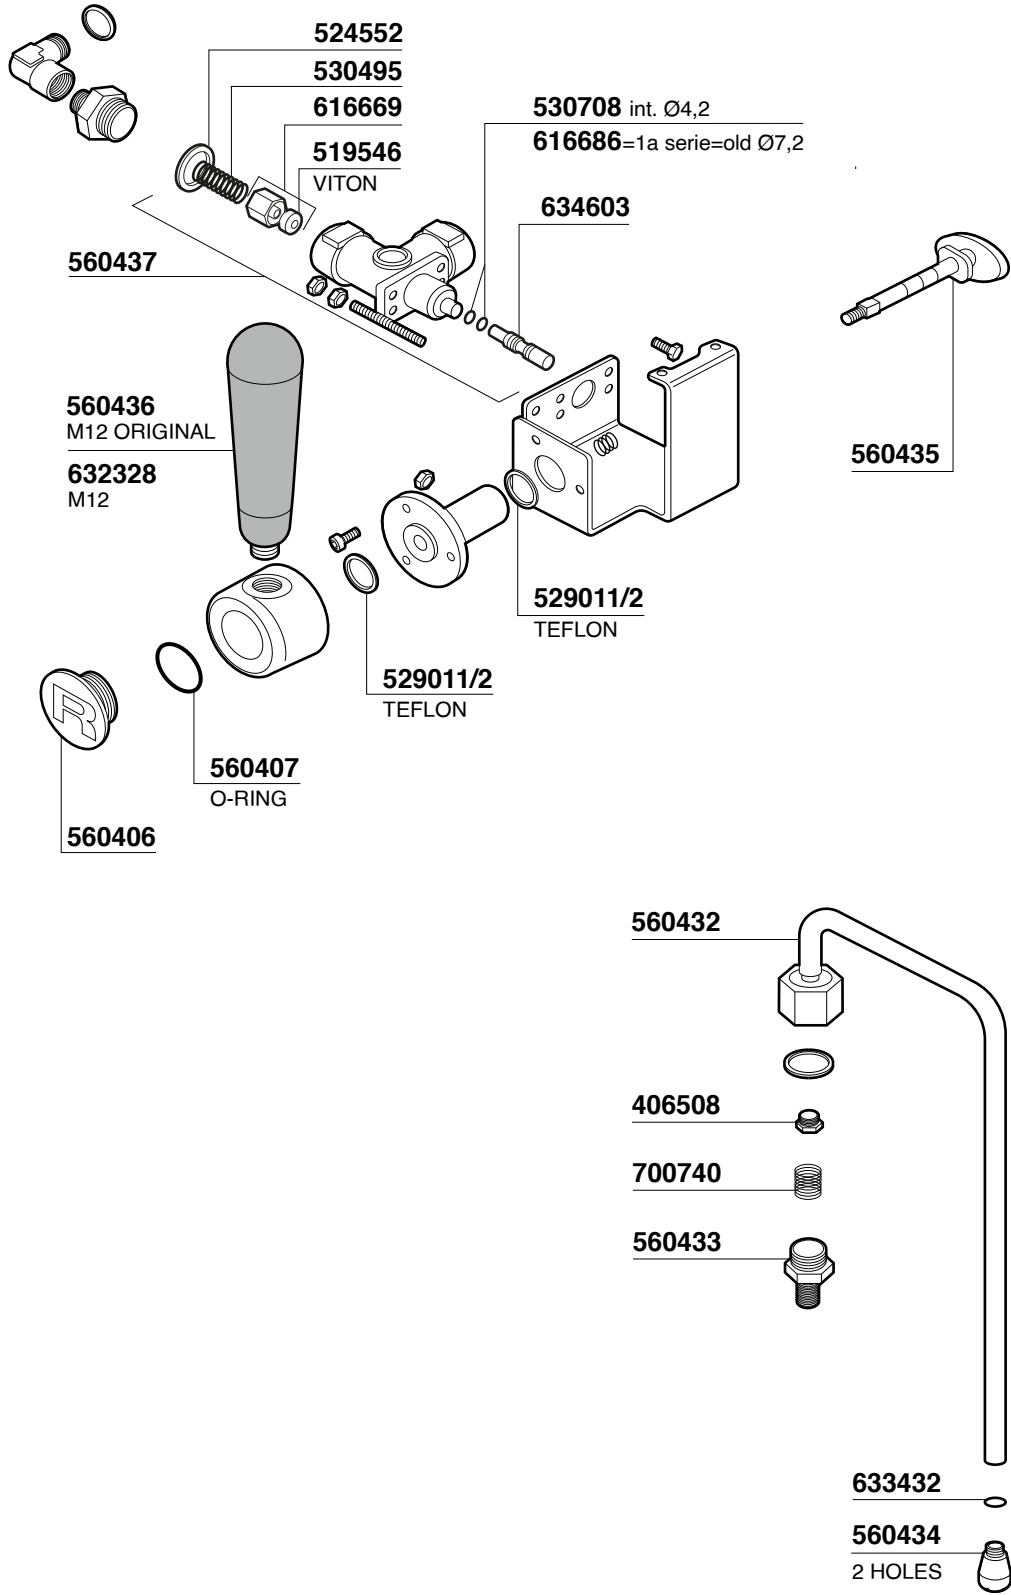

R NINE ONE

273