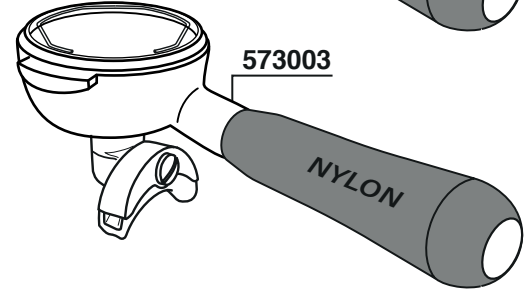

300309
300309/X
STAINLESS STEEL

98

100

102

104

106

560061
COMPLETO
ASSEMBLED

**ELETTROVALVOLA REGOLABILE
ADJUSTABLE SOLENOID VALVE**