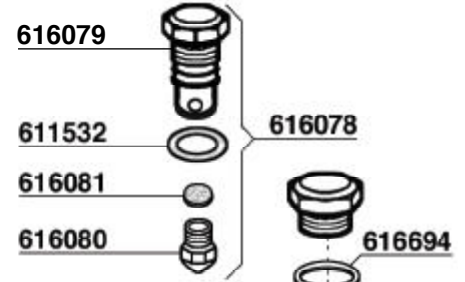

QUINDICI

60

PARKER	LUCIFER
700152/22=V220	700301/22=V220
700152/11=V110	700301/11=V110
	700301/24=V24

700177=PARKER
700176=LUCIFER

PARKER	LUCIFER
700179/22 =V220	700181/22 =V220
700179/11 =V110	700181/11 =V110
591753 =V24 DC