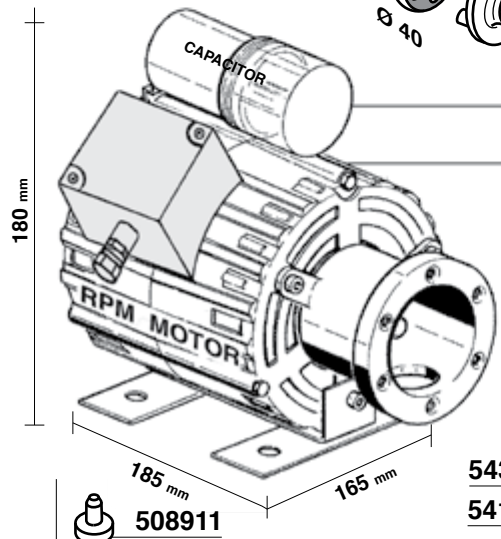

621347=10 μ F V220
700155/22=W150 V220/50

523082
521923
523082

620407 200Lt/h
620407/1 100Lt/h

620419
MILK PUMP 24V
FLUID-O-TECH
TYPE M36X30/I