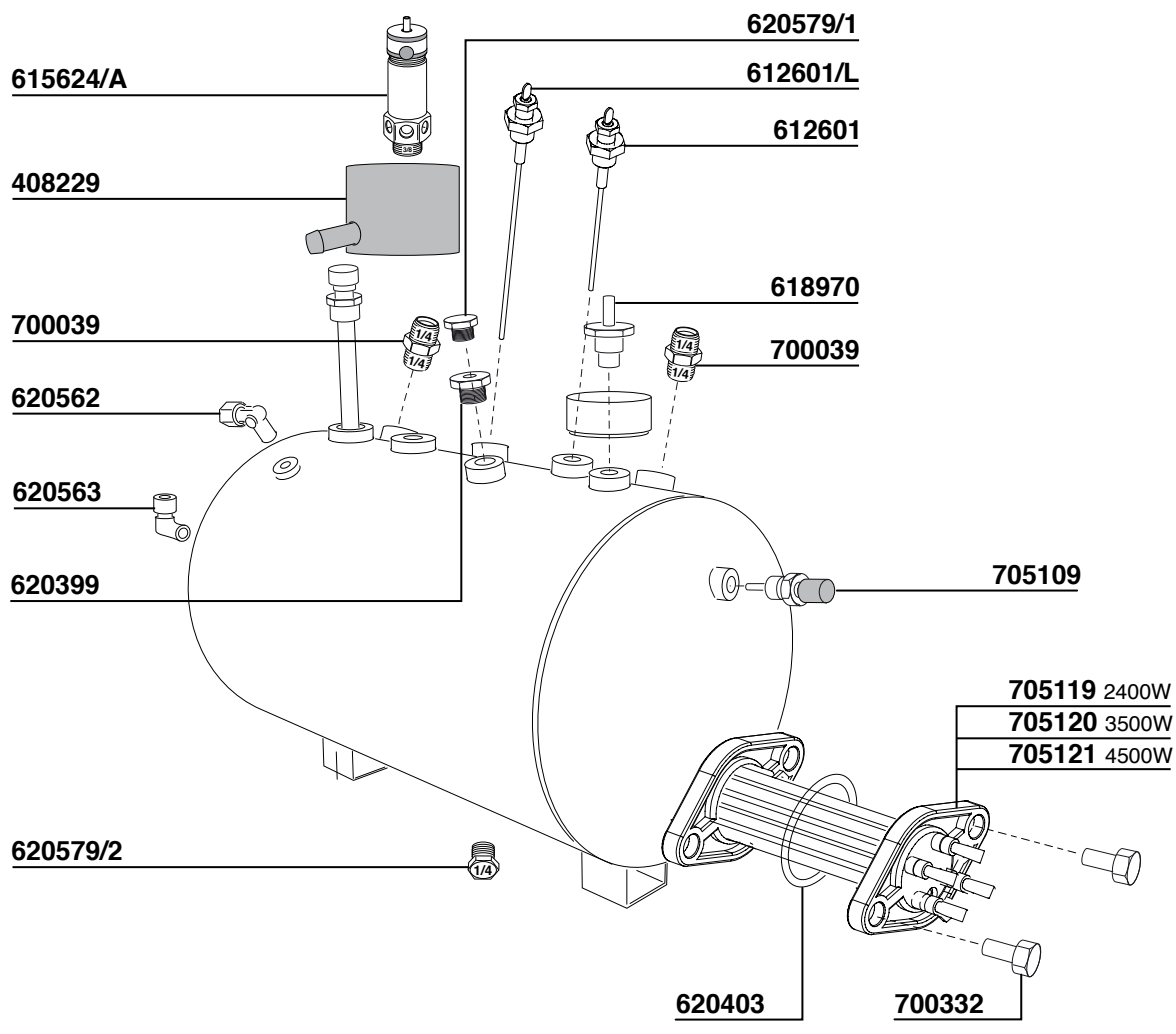

300309
300309/X
STAINLESS STEEL

98

100

102

104

106

560061
COMPLETO
ASSEMBLED

**ELETTROVALVOLA REGOLABILE
ADJUSTABLE SOLENOID VALVE**