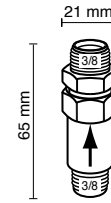

700011/ET
TEA