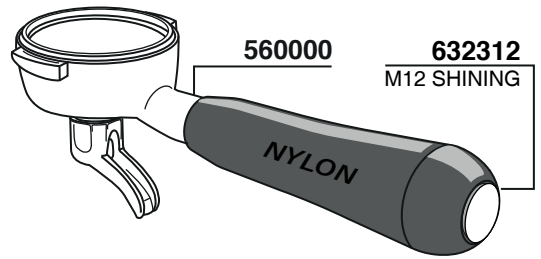

300309
300309/X
STAINLESS STEEL

98

100

102

104

106

560061
COMPLETO
ASSEMBLED

**ELETTROVALVOLA REGOLABILE
ADJUSTABLE SOLENOID VALVE**