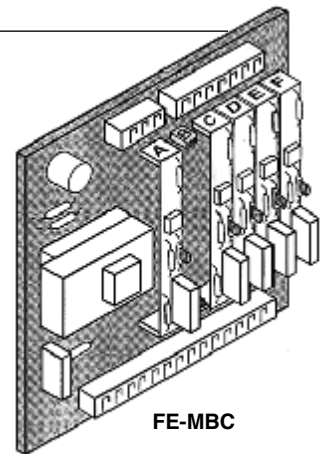

- 409950=GR/2V220
- 409952=GR/3V220
- 409953=GR/4V220

A=POMPA AUTOL.
B=DOSATURA H2O
C=GRUPPO 1
D=GRUPPO 2
E=GRUPPO 3
F=GRUPPO 4

FE-MBC