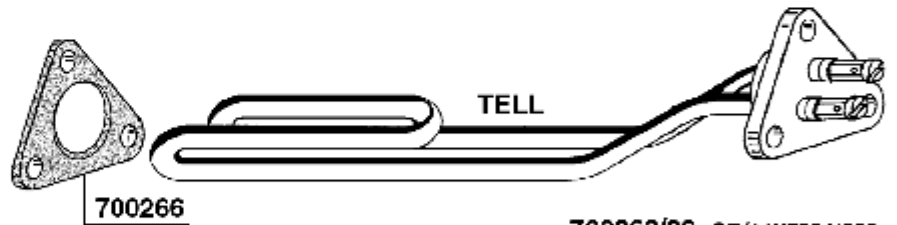

700266

TELL

700260/22=GR/1 W750 V220
700261/22=GR/2 W1250 V220
700262/22=GR/3 W1750 V220