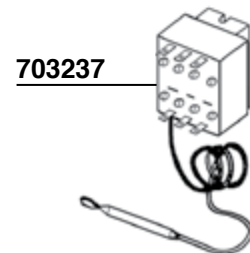

- 633002/22=GR2 230V 2500W 290mm
- 630090/22=GR2 230V 3500W 355mm
- 633004/22=GR3 230V 3700W 560mm
- 633091/22=GR3/4 230V 5000W 560mm
- 633092=GR3/4 V230 W6500 500mm

ELETTROPOMPE

SPECIAL-EXPRESS-COMPACT