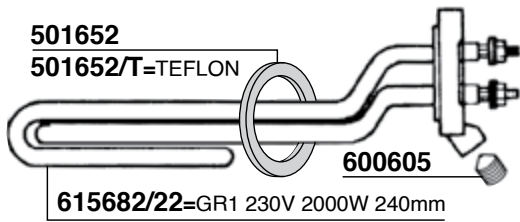

RESISTENZE

- 530700/22=GR2 220V 2600W 340mm
- 616065/22=GR2 220V 3700W 360mm
- 530700/11=GR2 110V 2600W 285mm
- 616066/22=GR3/4 230V 5000W 455mm