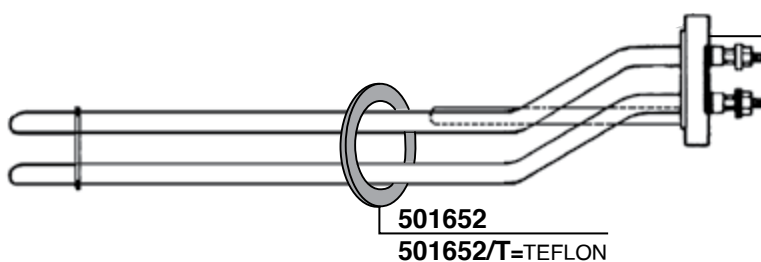

- 633002/22=GR2 230V 2500W 290mm
- 630090/22=GR2 230V 3500W 355mm
- 633004/22=GR3 230V 3700W 560mm
- 633091/22=GR3/4 230V 5000W 560mm
- 633092=GR3/4 V230 W6500 500mm

ELETTROPOMPE

SPECIAL-EXPRESS-COMPACT