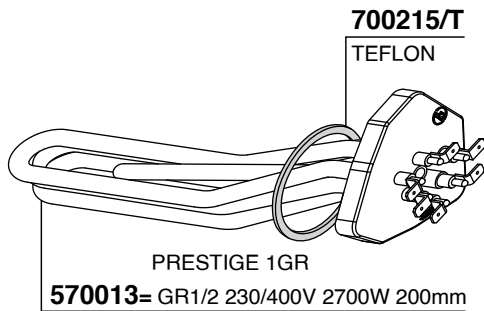

RESISTENZE

- 530700/22=GR2 220V 2600W 340mm
- 616065/22=GR2 220V 3700W 360mm
- 530700/11=GR2 110V 2600W 285mm
- 616066/22=GR3/4 230V 5000W 455mm